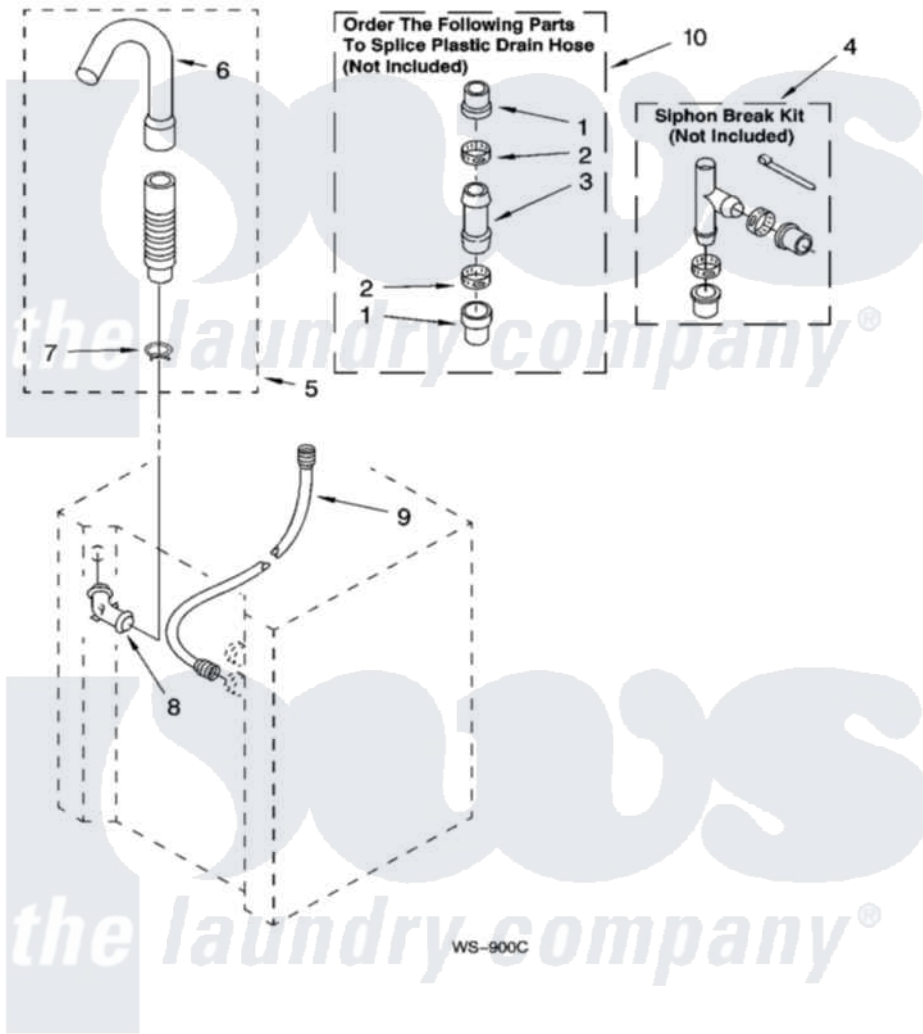

# Whirlpool LTE6234DT4 13 - WATER SYSTEM PARTS

## WATER SYSTEM PARTS

For Models: LTE6234DQ4, LTE6234DT4  
(Designer White) (Biscuit)

8180760

19

Whirlpool [Residential Whirlpool LTE6234DT4 Washer/Dryer Parts](#) Parts Diagram 13 - WATER SYSTEM PARTS  
Click on the part number to view part

Item	Original Part Number	Replaced By	Status	Part Description
1	<a href="#">285321</a>			Water System Parts
2	65349	<a href="#">285655</a>		Clamp, Hose
3	<a href="#">16272</a>			Connector, Straight
4	<a href="#">285320</a>			Water System Parts
5	661575	<a href="#">285664</a>		Hose
"	8066182	<a href="#">W10108350</a>		Hose, Corrugated Plastic Drain
"	661577	<a href="#">285666</a>		Hose
6	<a href="#">3357027</a>			Nozzle, Hose Drain
7	<a href="#">3357331</a>			Clamp, Drain
8	356739	<a href="#">8557915</a>		Connector, Hose
9	3354858	<a href="#">89503</a>		Hose-Inlet
10	<a href="#">285442</a>			Water System Parts