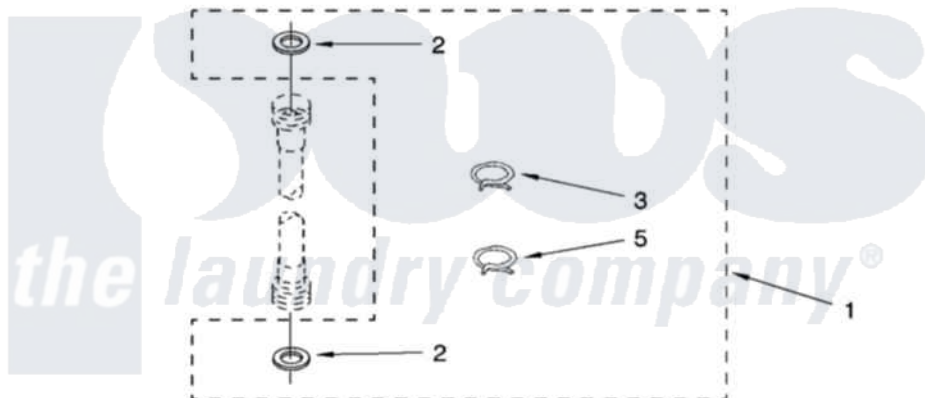

Whirlpool LTE6234DT4 14 - MISCELLANEOUS PARTS, OPTIONAL PARTS  
(NOT INCLUDED)

**MISCELLANEOUS PARTS**

For Models: LTE6234DQ4, LTE6234DT4  
(Designer White) (Biscuit)

Whirlpool [Residential Whirlpool LTE6234DT4 Washer/Dryer Parts](#) Parts Diagram 14 - MISCELLANEOUS PARTS,  
OPTIONAL PARTS (NOT INCLUDED).  
Click on the part number to view part

Item	Original Part Number	Replaced By	Status	Part Description
1	3356714	<a href="#">285609</a>		Parts-Misc
2	<a href="#">16123</a>			Washer Inlet-Hose Miscellaneous Parts Must be Ordered Separately.
3	<a href="#">356138</a>			Clamp, Hose
5	<a href="#">3357331</a>			Clamp, Drain
	<a href="#">72017</a>			Paint, Touch-Up
"	<a href="#">4392899</a>			Paint, Touch-Up
"	<a href="#">350938</a>			Paint, Pressurized Spray B
"	<a href="#">350930</a>			Paint, Pressurized Spray B
"	<a href="#">4392901</a>			Paint, Pressurized Spray
"	<a href="#">799344</a>			Paint, Touch-Up )
"	<a href="#">4392900</a>			Paint, Bulk )
"	BLANK		Not Available	OIL
"	<a href="#">350572</a>			Oil