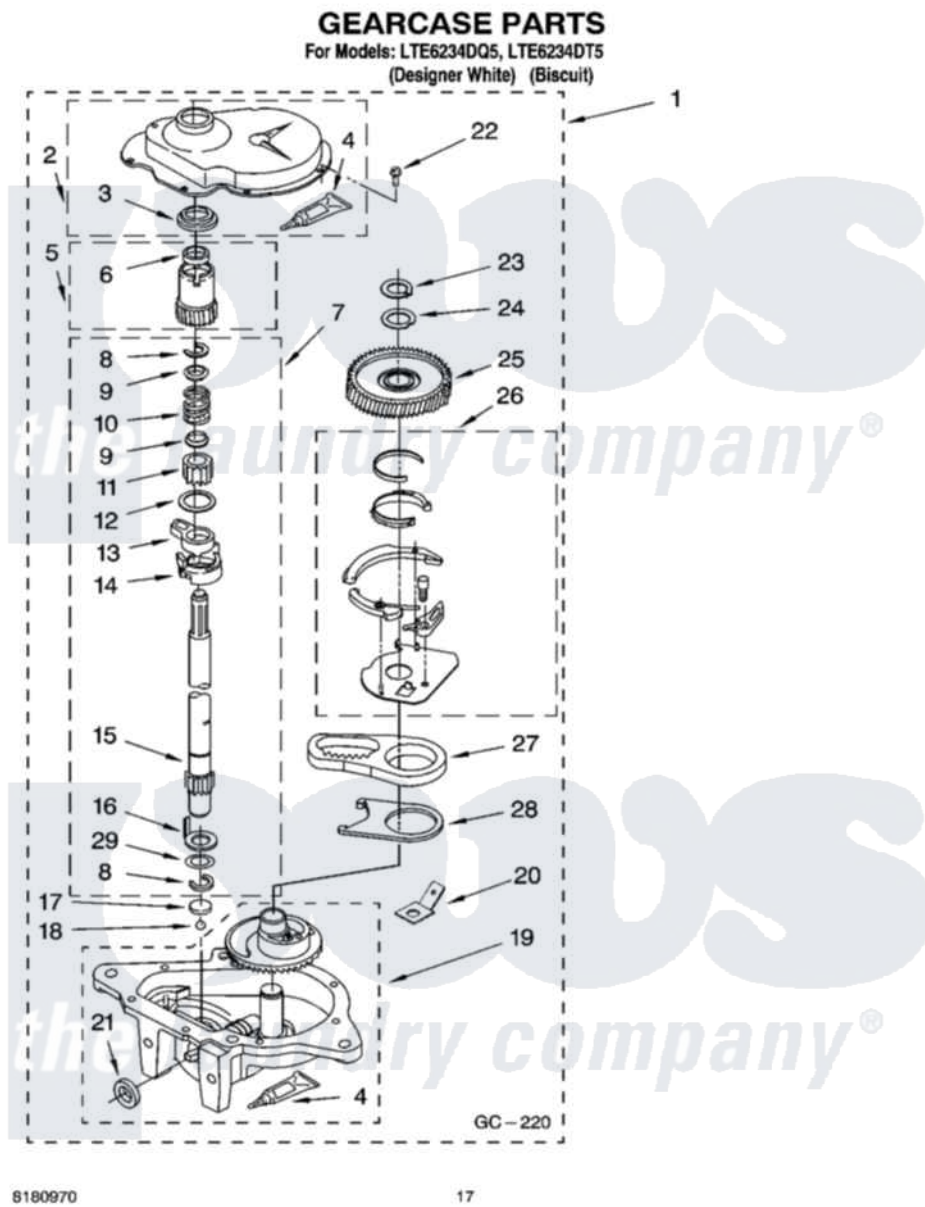

Whirlpool LTE6234DT5 11 - GEARCASE PARTS

8180970

17

Whirlpool Residential Whirlpool LTE6234DT5 Washer/Dryer Parts Parts Diagram 11 - GEARCASE PARTS
Click on the part number to view part

Item	Original Part Number	Replaced By	Status	Part Description
1	8532118	3360629		Gearcase
2	285202			Cover, Gearcase
3	3349985			Seal, Gearcase Cover
4	285195			Sealer Sealer, Gasket
5	63320	285362		Gear and Pinion
6	356427			Seal, Spin Pinion
7	389387			Shaft, Agitator
8	90369		Not Available	Ring, Retaining (2)
9	62677			Retainer, Spring
10	62676			Spring, Agitator
11	63273	285509		Shaft, Agitator
12	62619			Washer, Agitator Gear
13	62580	285206		Cam-Agitator
14	62581	285206		Cam-Agitator
15	285509			Shaft, Agitator
16	62618			Washer, Cam Thrust

17	16018	285205	Bearing
18	85529	285205	Bearing
19	389230	285515	Gearcase
20	3949116	Not Available	BLOCK TAB, TERMINAL
21	285352		Seal Kit, Thrust Plug
22	3351614		Screw, Gearcase Cover Mounting
23	3362552	285765	Ring-Retrn
24	285735	285766	Washer Kit, Thrust
25	62570	285362	Gear and Pinon
26	388253	999516	Shelf-Glas
27	3349296	8546456	Rack, Connecting
28	62621		Actuator, Shift
29	388815		Washer, Intermediate 1 3976263 Miscellaneous Parts Bag 2 3976300 Washer, Inlet Hose 3 3366913 Clamp, Hose