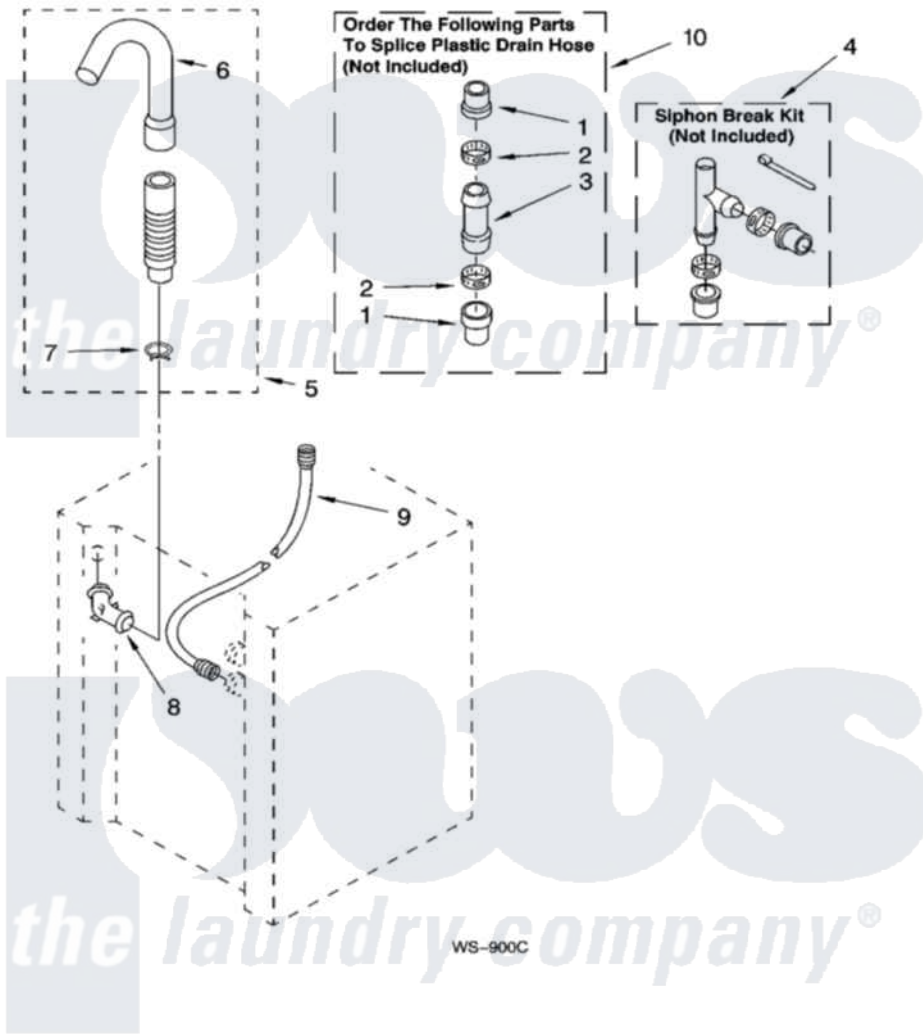

Whirlpool LTE6234DT5 13 - WATER SYSTEM PARTS

WATER SYSTEM PARTS

For Models: LTE6234DQ5, LTE6234DT5
(Designer White) (Biscuit)

8180970

19

Whirlpool [Residential Whirlpool LTE6234DT5 Washer/Dryer Parts](#) Parts Diagram 13 - WATER SYSTEM PARTS
Click on the part number to view part

Item	Original Part Number	Replaced By	Status	Part Description
1	285321			Water System Parts
2	65349	285655		Clamp, Hose
3	16272			Connector, Straight
4	285320			Water System Parts
5	661575	285664		Hose
"	8066182	W10108350		Hose, Corrugated Plastic Drain
"	661577	285666		Hose
6	3357027			Nozzle, Hose Drain
7	3357331			Clamp, Drain
8	356739	8557915		Connector, Hose
9	3354858	89503		Hose-Inlet
10	285442			Water System Parts
"	BLANK		Not Available	WS-900C