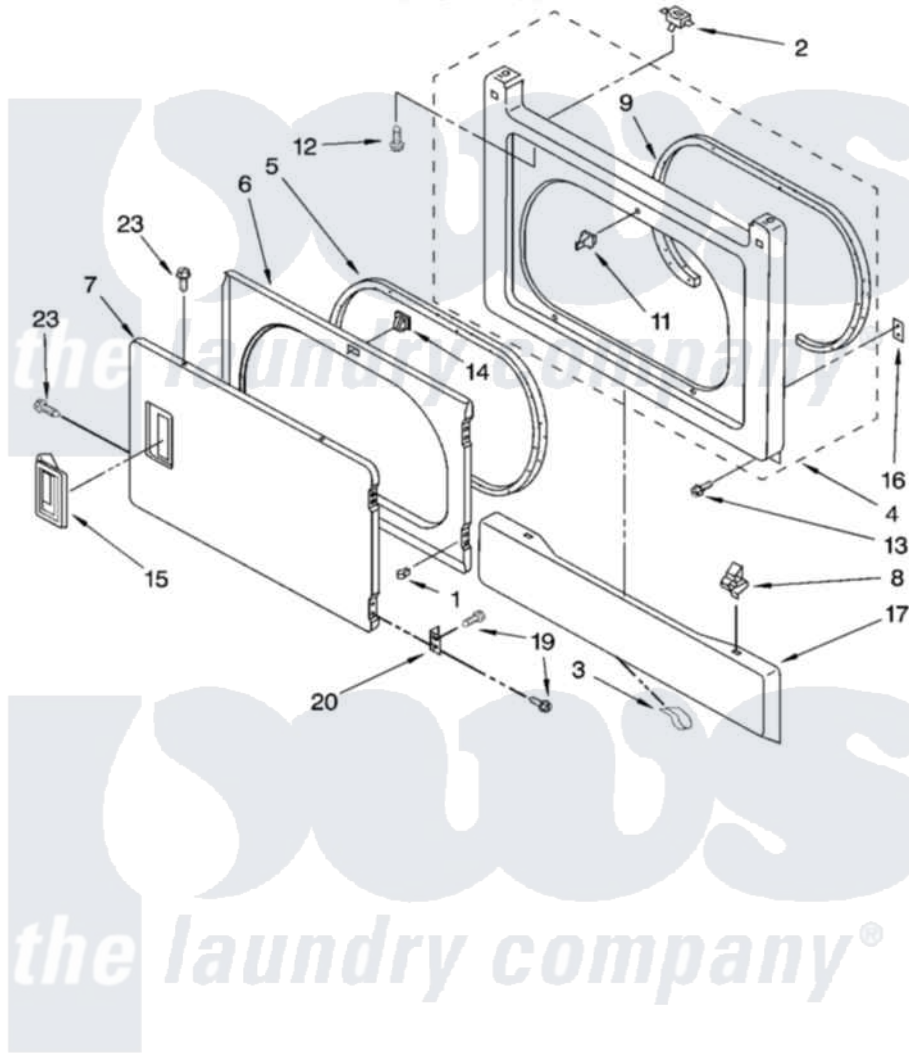

Whirlpool LTE6234DT6 02 - DRYER FRONT PANEL AND DOOR PARTS

DRYER FRONT PANEL AND DOOR PARTS

For Models: LTE6234DQ6, LTE6234DT6
(Designer White) (Biscuit)

2

W10116721

Whirlpool [Residential Whirlpool LTE6234DT6 Washer/Dryer Parts](#) Parts Diagram 02 - DRYER FRONT PANEL AND DOOR PARTS

[Click on the part number to view part](#)

Item	Original Part Number	Replaced By	Status	Part Description
1	3389249			Nut, Inner Door
2	3391901	3391902		Switch, Door
3	98234			Clip, U-Bend
4	3392547	279718		Panel
"	3977780	279938		Panel
5	3390735			Seal, Door
6	3392563	280083		Door-Rear
7	3387872			Door, Front
"	3387877			Door, Front
8	3388229			Retainer, Toe Panel
9	3387242			Seal, Front Panel
11	696144	279570		Latch
12	697773	3395530		Screw
13	3393008	308685		Side Trim)
14	3392538	279570		Latch
15	3389522			Handle, Door

"	3389528		Handle, Door
16	3390902		Clip, Door Hinge
17	3388958		Panel, Toe
"	3388963		Panel, Toe
19	342055	488627	Screw
20	3389247		Hinge And Pin Assembly
23	694091		Trim, Side Right Hand