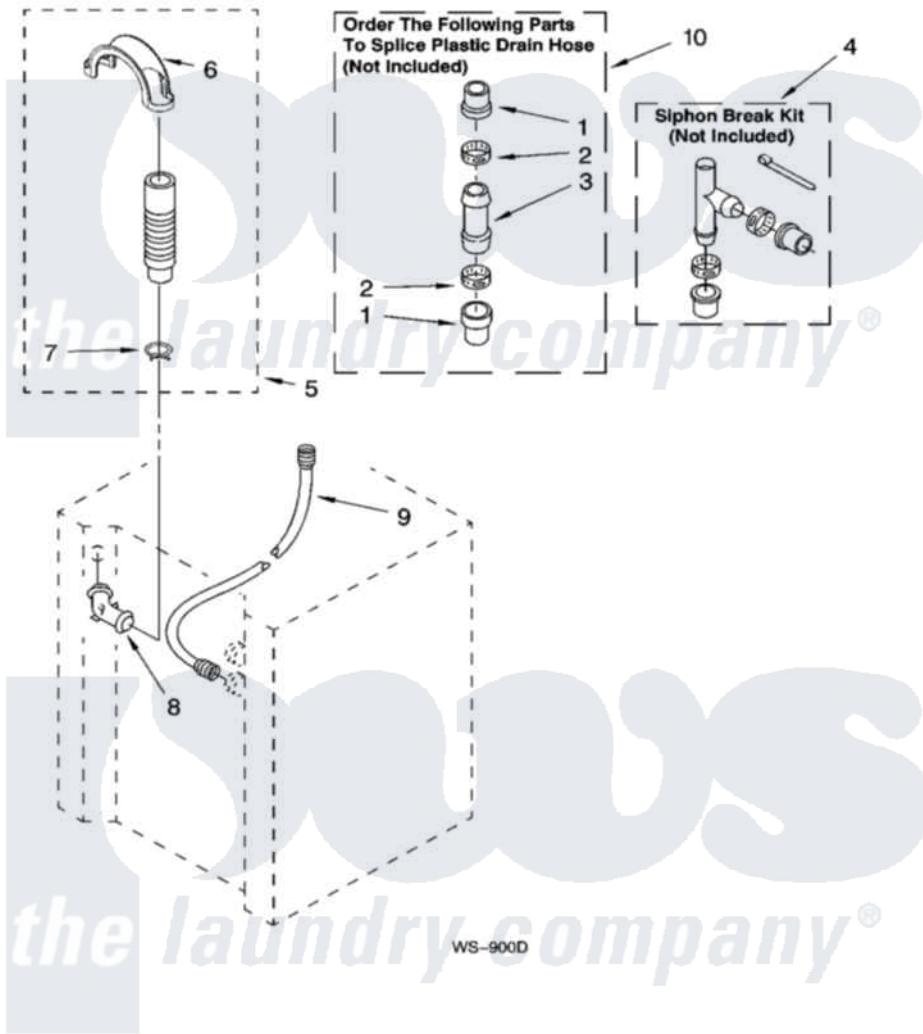

# Whirlpool LTE6234DT6 13 - WATER SYSTEM PARTS

## WATER SYSTEM PARTS

For Models: LTE6234DQ6, LTE6234DT6  
(Designer White) (Biscuit)

W10116721

19

Whirlpool [Residential Whirlpool LTE6234DT6 Washer/Dryer Parts](#) Parts Diagram 13 - WATER SYSTEM PARTS  
Click on the part number to view part

Item	Original Part Number	Replaced By	Status	Part Description
1	<a href="#">285321</a>			Water System Parts
2	65349	<a href="#">285655</a>		Clamp, Hose
3	<a href="#">16272</a>			Connector, Straight
4	<a href="#">285320</a>			Water System Parts
5	661575	<a href="#">285664</a>		Hose
"	<a href="#">W10108350</a>			Hose, Corrugated Plastic Drain
"	661577	<a href="#">285666</a>		Hose
6	<a href="#">8577378</a>			U-Bend, Drain Hose
7	<a href="#">3357331</a>			Clamp, Drain
8	356739	<a href="#">8557915</a>		Connector, Hose
9	3354858	<a href="#">89503</a>		Hose-Inlet
10	<a href="#">285442</a>			Water System Parts