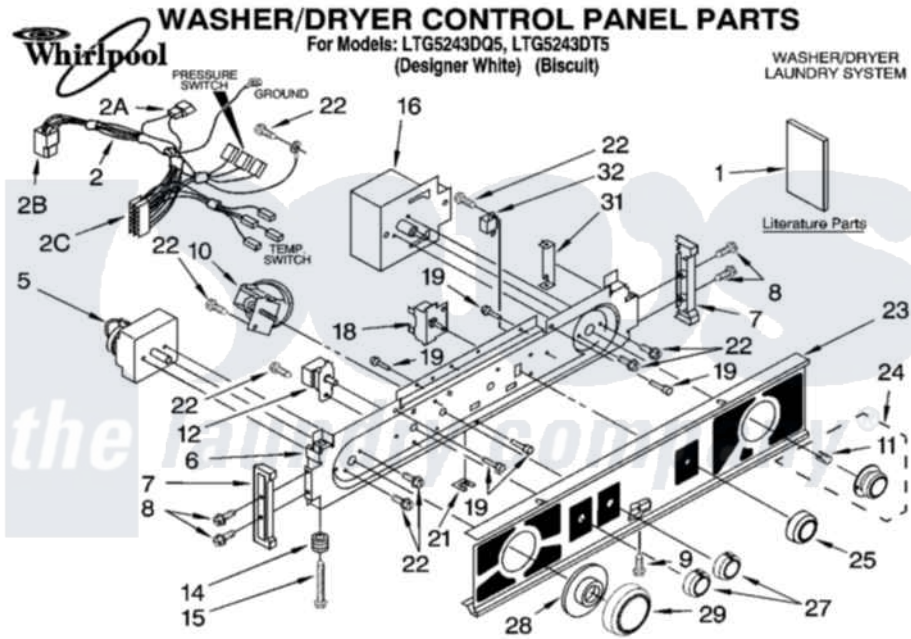

# Whirlpool LTG5243DQ5 01 - WASHER/DRYER CONTROL PANEL PARTS

9-05 Litho in U.S.A. (LT)

1

Part No. 6180782

Whirlpool Residential Whirlpool LTG5243DQ5 Washer/Dryer Parts Parts Diagram 01 - WASHER/DRYER CONTROL PANEL PARTS

Click on the part number to view part

Item	Original Part Number	Replaced By	Status	Part Description
1	8562591		Not Available	Installation Instructions
"	3406880		Not Available	Installation Instructions (English)
"	8542754		Not Available	Sheet, Cycle Feature
"	3952875		Not Available	Wiring Diagram
"	3954161		Not Available	Energy Guide
2	<a href="#">3406288</a>			Harness, Console Wiring
"	<a href="#">3350130</a>			Plug, Terminal
"	<a href="#">696073</a>			Receptacle, Connector
"	<a href="#">3948614</a>			Disconnect Block
5	<a href="#">3952499</a>			Timer, Control
6	<a href="#">8528154</a>			Bracket, Control
7	<a href="#">692993</a>			End Cap, Console
"	<a href="#">3978584</a>			End Cap, Console
8	<a href="#">348689</a>			Screw, End Cap Mounting
9	<a href="#">694091</a>			Trim, Side Right Hand