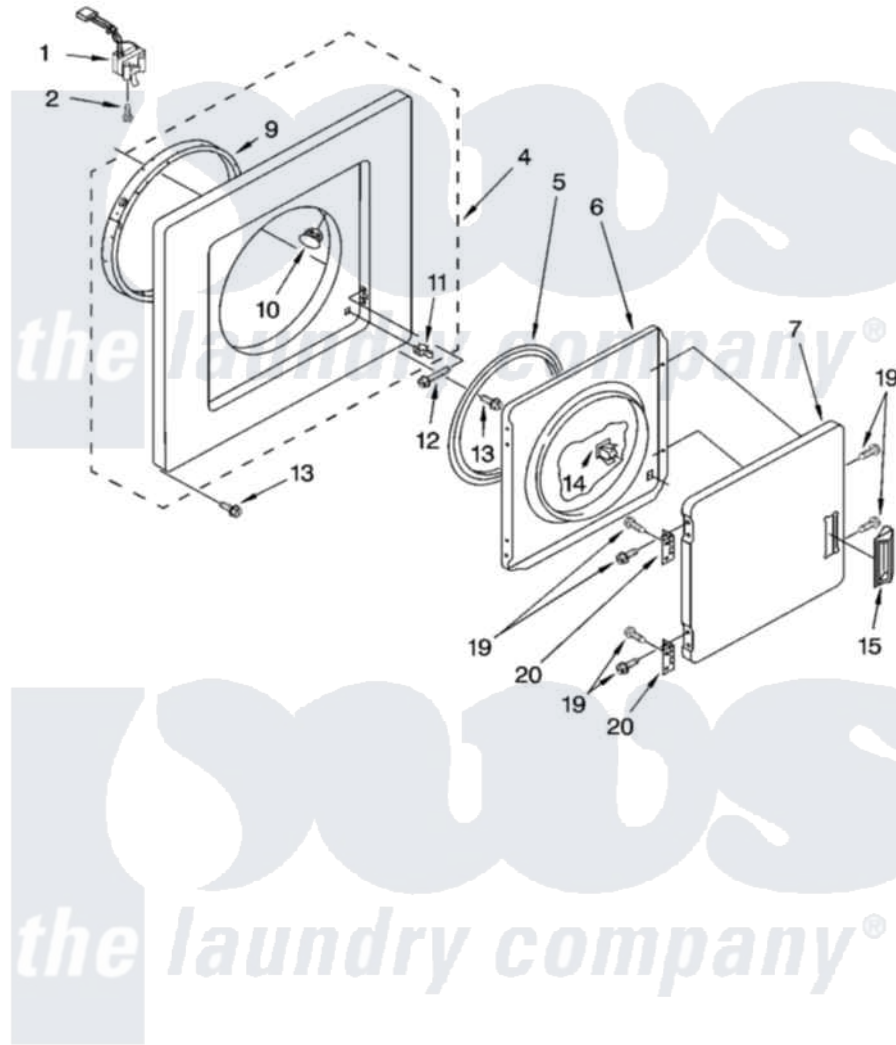

Whirlpool LTG5243DQ5 02 - DRYER FRONT PANEL AND DOOR PARTS

DRYER FRONT PANEL AND DOOR PARTS

For Models: LTG5243DQ5, LTG5243DT5
(Designer White) (Biscuit)

2

8180782

Whirlpool [Residential Whirlpool LTG5243DQ5 Washer/Dryer Parts](#) Parts Diagram 02 - DRYER FRONT PANEL AND DOOR PARTS

[Click on the part number to view part](#)

Item	Original Part Number	Replaced By	Status	Part Description
1	3406108			Door Switch
2	697773	3395530		Screw
4	692619	285314		Panel
"	3978587	285836		Panel
5	3390734			Seal, Door
6	695656	280077		Door
7	348205			Door, Front
"	3978598			Door, Front
9	8066123	279264		Air Channel Box
10	685203	279220		Clip
11	696144	279570		Latch
12	3390663	681414		Screw, 10AB X 1/2
13	343641	681414		Screw, 10AB X 1/2
14	3389441			Door Catch Assembly
15	686711			Handle, Door
"	3978592			Handle, Door