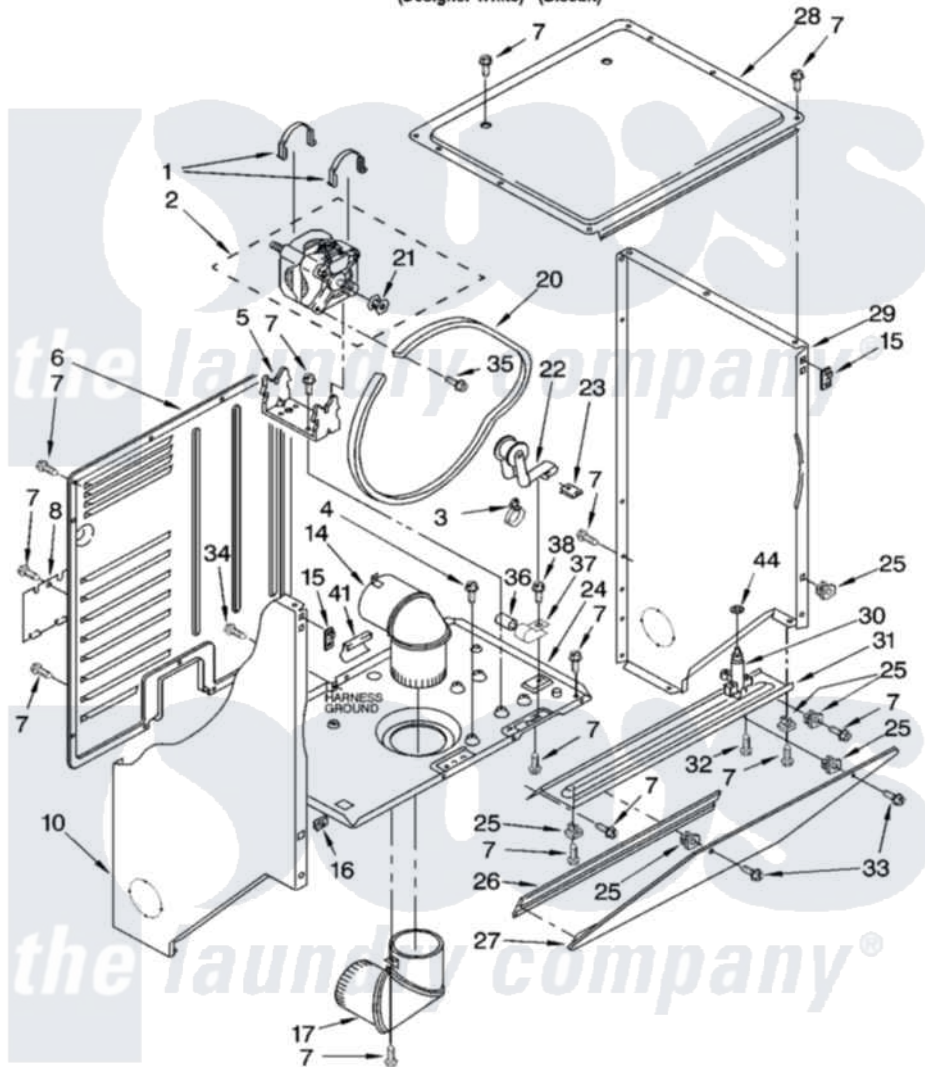

Whirlpool LTG5243DQ5 03 - DRYER CABINET AND MOTOR PARTS

DRYER CABINET AND MOTOR PARTS

For Models: LTG5243DQ5, LTG5243DT5
(Designer White) (Biscuit)

8180782

3

Whirlpool [Residential Whirlpool LTG5243DQ5 Washer/Dryer Parts](#) Parts Diagram 03 - DRYER CABINET AND MOTOR PARTS

[Click on the part number to view part](#)

Item	Original Part Number	Replaced By	Status	Part Description
1	660658			Clamp, Motor Mounting 343481 685441
2	8538265	8539558		Motor-Drive
3	3352501	8559320		Restraint, Hose
4	3351614			Screw, Gearcase Cover Mounting
5	696541			Bracket, Motor
6	3390405	280069		Panel
7	343641	681414		Screw, 10AB X 1/2
8	3394228			Cover, Terminal Block
10	3402293			Panel, Side
"	3978589			Panel, Side
14	3399602			Elbow, Upper
15	3394083			Clip, Front Panel
16	98234			Clip, U-Bend
17	3399603			Elbow, Lower

20	8066064	3394652	Belt, Drive
21	8066051		Pulley, Motor
22	691366		Idler And Pulley Assembly
23	692771		Nut, Idler Bracket To Base
24	3399633		Base, Dryer
25	692400		Nut, Push-In
26	692926		Cove, Transition Panel
27	692933		Panel, Transition
"	3978591		Panel, Transition
28	692641		Top, Dryer
29	3402287		Panel, Side
"	3978590		Panel, Side
30	693145		Latch, Lid
31	692781		Closure, Control Area
"	3978599		Closure, Control Area
32	354975		Screw And Washer
33	693304		Screw And Washer
34	697776	4331106	Screw, No.10-32 X 7/16
35	3390631		Screw, 10-16 X 3/8
36	8572717		Capacitor, Motor Start
37	357030		Clamp, Capacitor
38	343641	681414	Screw, 10AB X 1/2
41	686770	686769	Protector, Support
44	90296		Nut, Push On