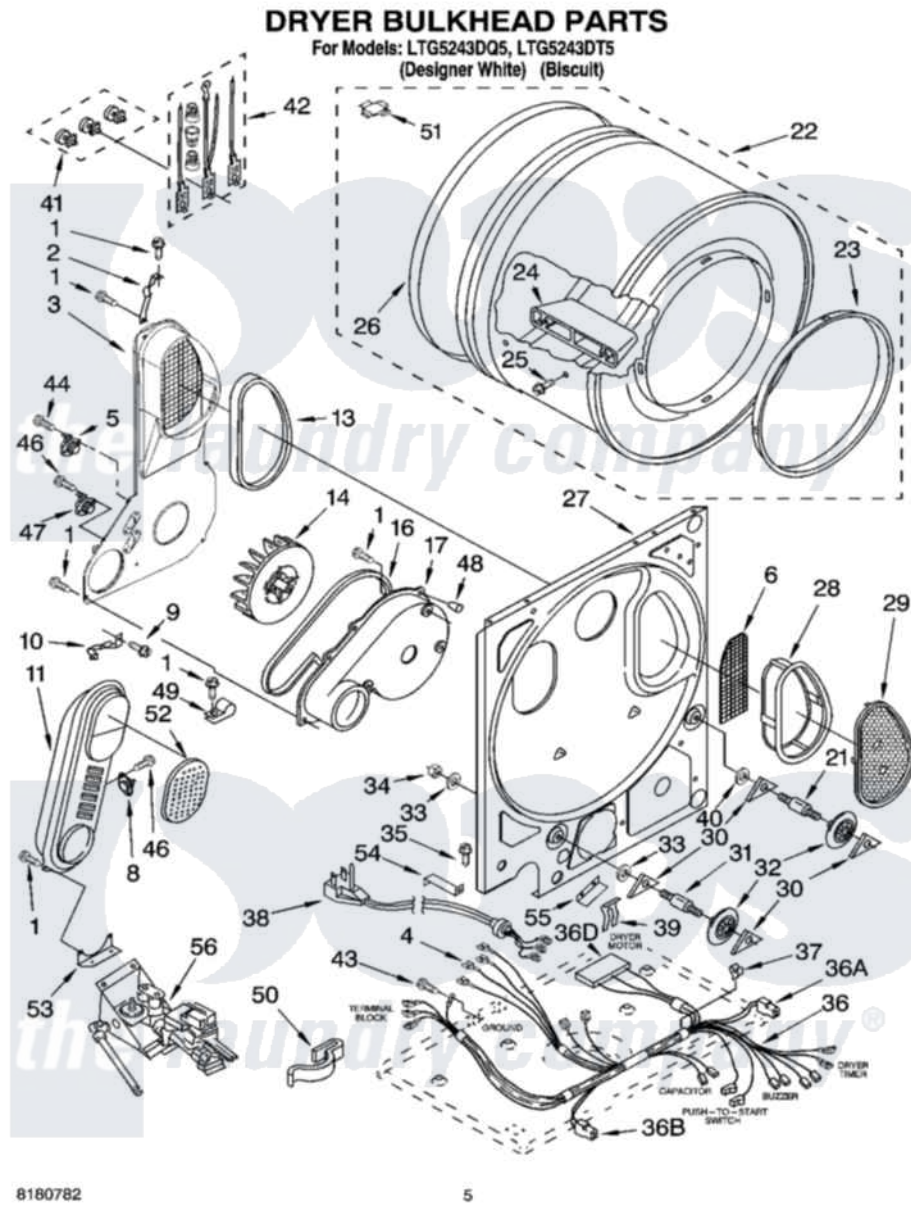

# Whirlpool LTG5243DQ5 04 - DRYER BULKHEAD PARTS

Whirlpool [Residential Whirlpool LTG5243DQ5 Washer/Dryer Parts](#) Parts Diagram 04 - DRYER BULKHEAD PARTS  
Click on the part number to view part

Item	Original Part Number	Replaced By	Status	Part Description
1	343641	<a href="#">681414</a>		Screw, 10AB X 1/2
2	3395396	<a href="#">345396</a>		Clip, Air Duct To Bulkhead
3	8566187	<a href="#">8566186</a>		Air Duct And Bracket
4	<a href="#">94614</a>			Terminal
5	<a href="#">3398128</a>			Thermostat, Internal Bias
6	<a href="#">348378</a>			Screen, Back-Up
8	<a href="#">3403140</a>			Thermostat, High-Limit 205F
9	<a href="#">489463</a>			Screw, 8-18 X 1/16
10	3398161			CLIP
11	697269	<a href="#">280007</a>		Box-Heater
13	<a href="#">339956</a>			Seal, Air Duct To Bulkhead
14	<a href="#">696426</a>			Wheel, Blower
16	<a href="#">8066094</a>			Seal, Fan Scroll
17	<a href="#">696418</a>			Fan Scroll
21	3399507	<a href="#">W10359269</a>		Shaft, Drum Roller Threads
22	695943	<a href="#">3391834</a>		Drum