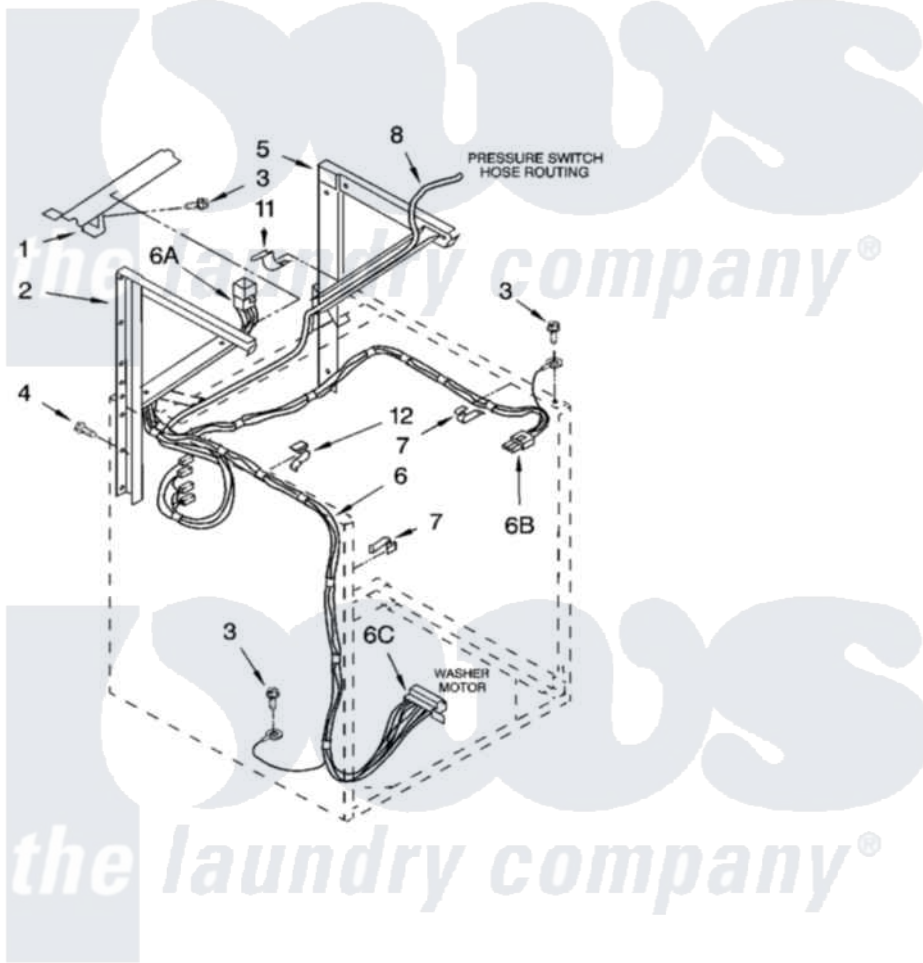

DRYER SUPPORT AND WASHER PARTS

For Models: LTG5243DQ5, LTG5243DT5
(Designer White) (Biscuit)

8180782

7

Whirlpool Residential Whirlpool LTG5243DQ5 Washer/Dryer Parts Parts Diagram 05 - DRYER SUPPORT AND WASHER PARTS

Click on the part number to view part

Item	Original Part Number	Replaced By	Status	Part Description
1	694304			Cover, Channel
2	692647			Support, Dryer
3	343641	681414		Screw, 10AB X 1/2
4	3400000			Screw, 10-24 X 3/8
5	692646			Support, Dryer
6	3954108			Harness, Lower
"	696074		Not Available	Plug, Terminal (12-Way) (Connects With Automatic Console Harness)
"	62889			Receptacle, Terminal
"	62505			Block, Disconnect
7	3347812	8528351		Clip
8	8066080	353244		Hose, Pressure Switch
11	90016			Clip, Pressure Switch Hose
12	693141		Not Available	Clip, Wiring Harness (3)