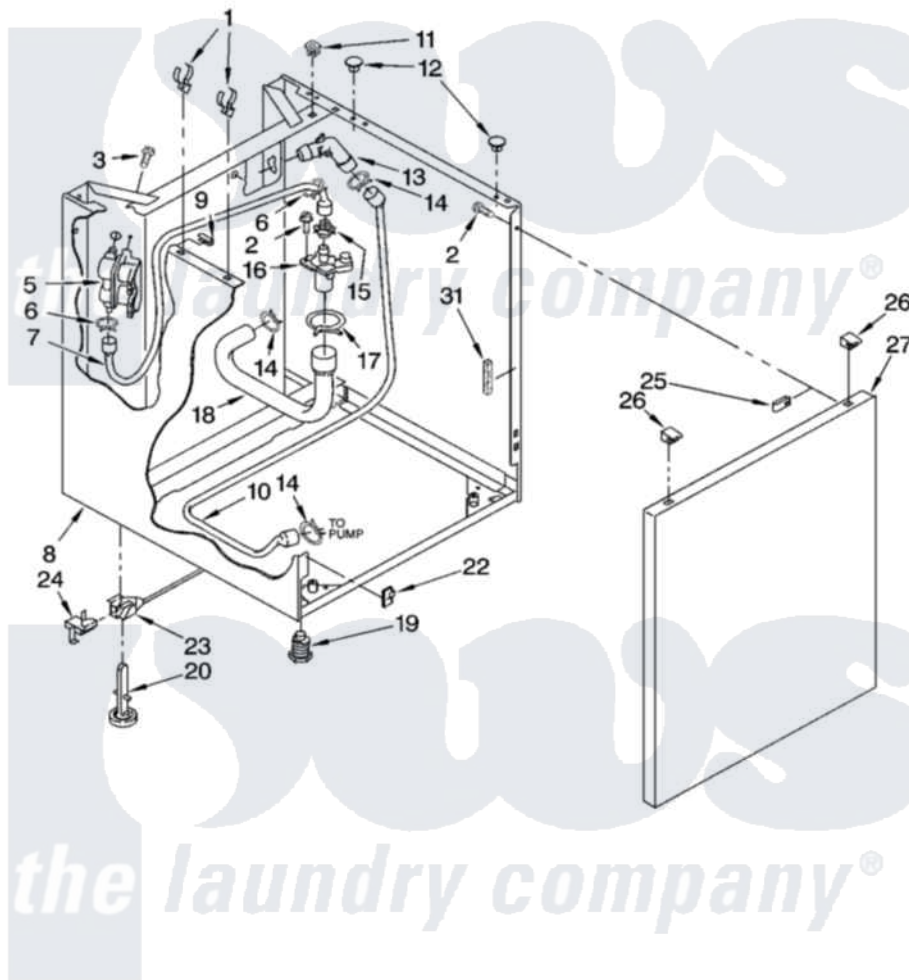

Whirlpool LTG5243DQ5 07 - WASHER CABINET PARTS

WASHER CABINET PARTS

For Models: LTG5243DQ5, LTG5243DT5
(Designer White) (Biscuit)

8180782

9

Whirlpool [Residential Whirlpool LTG5243DQ5 Washer/Dryer Parts](#) Parts Diagram 07 - WASHER CABINET PARTS
Click on the part number to view part

Item	Original Part Number	Replaced By	Status	Part Description
1	356746			Clip, Condenser
2	343641	681414		Screw, 10AB X 1/2
3	9740848			Screw, Mixing Valve Mounting
5	3952163	285805		Valve-Inlet
6	370451	596669		Clamp, Manifold
7	692699			Hose, Water Inlet
8	696013			Cabinet
"	3978594			Cabinet
9	3390046			Protector, Edge
10	696710			Hose, Drain
11	692400			Nut, Push-In
12	660975			Plug, Top To Cabinet
13	8557915			Connector, Hose
14	370445	285655		Clamp, Hose
15	356471			Cap, Siphon Break
16	356363			Siphon Break

17	272861	Not Available	Clamp, Hose
18	696394		Hose, Water Inlet
19	367594		Foot, Front
20	358594		Foot, Rear
22	3394083		Clip, Front Panel
23	358652		Link, Leveling
24	359364		Clip, Leveling Mechanism
25	98234		Clip, U-Bend
26	345670		Lock, Top
27	692628		Panel, Front
"	3978596		Panel, Front
31	3350013		Foam