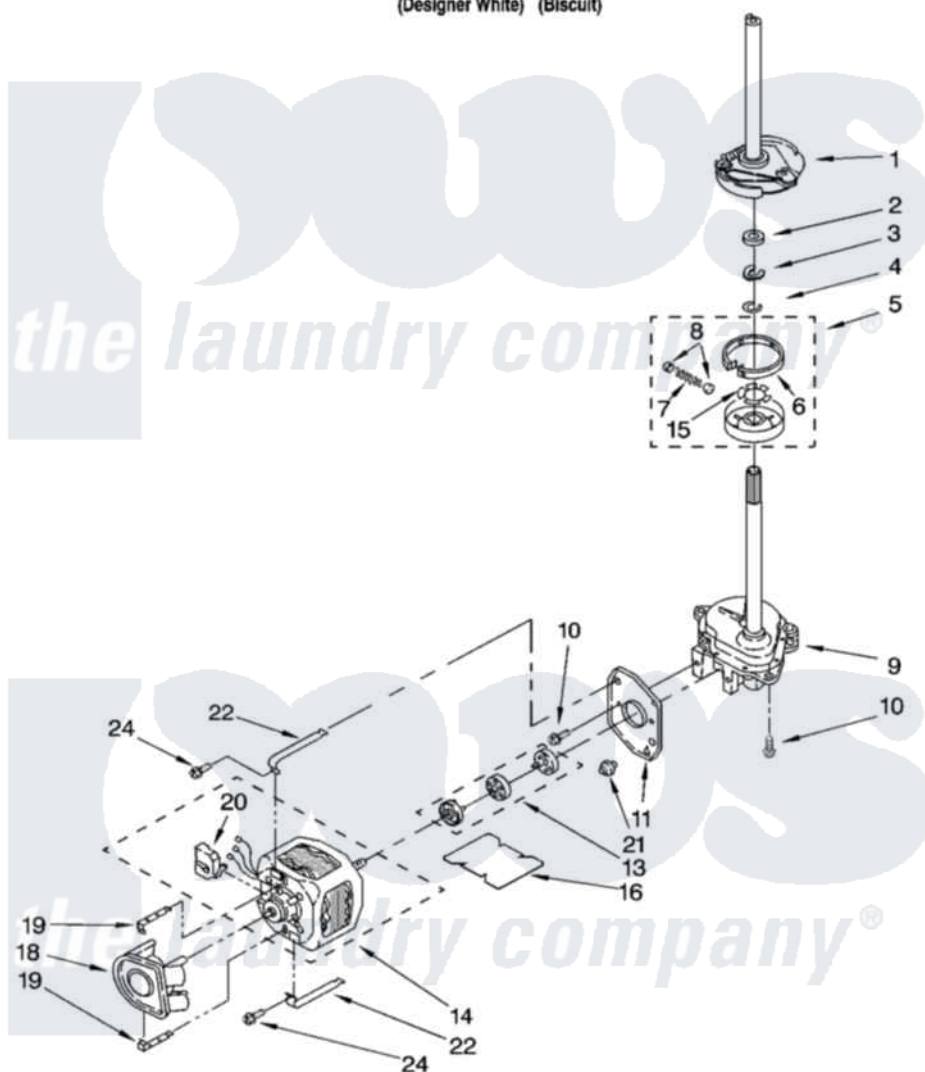

Whirlpool LTG5243DQ5 08 - BRAKE, CLUTCH, GEARCASE, MOTOR AND PUMP PARTS

BRAKE, CLUTCH, GEARCASE, MOTOR AND PUMP PARTS

For Models: LTG5243DQ5, LTG5243DTS
(Designer White) (Biscuit)

8180782

11

Whirlpool [Residential Whirlpool LTG5243DQ5 Washer/Dryer Parts](#) Parts Diagram 08 - BRAKE, CLUTCH, GEARCASE, MOTOR AND PUMP PARTS

[Click on the part number to view part](#)

| Item | Original Part Number | Replaced By | Status | Part Description |
|------|-------------------------|---------------------------|--------|--------------------------------|
| 1 | 387948 | 285792 | | Basketdrive |
| 2 | 63292 | | | Washer, Spin Tube Thrust |
| 3 | 62697 | W10080230 | | Ring, Spin Tube Support |
| 4 | 63283 | 285353 | | Ring |
| 5 | 3951312 | 285785 | | Clutch |
| 6 | 3951308 | 285790 | | Lining |
| 7 | 3946846 | 8559387 | | Spring And Damper Assembly |
| 8 | 62646 | | | Cap, Clutch Spring |
| 9 | 3360630 | 3360629 | | Gearcase |
| 10 | 3357334 | 3400516 | | Screw Anti-Rattle |
| 11 | 62611 | | | Plate, Motor Mount To Gearcase |
| 13 | 3364003 | 285753A | | Coupling |
| 14 | 661600 | | | Motor, Main Drive |
| 15 | 3355454 | | | Clip, Main Drive |

| | | | |
|----|-------------------------|---------------------------|--------------------------|
| 16 | 3946532 | | Shield, Motor |
| 18 | 3363394 | | Pump |
| 19 | 8546127 | | Retainer, Pump |
| 20 | 62850 | 8529896 | Switch, Main Drive Motor |
| 21 | 62691 | | Grommet, Motor |
| 22 | 3349637 | W10086010 | Retainer, Motor |
| 24 | 3387485 | 273556 | Screw, 10-16 X 5/8 |