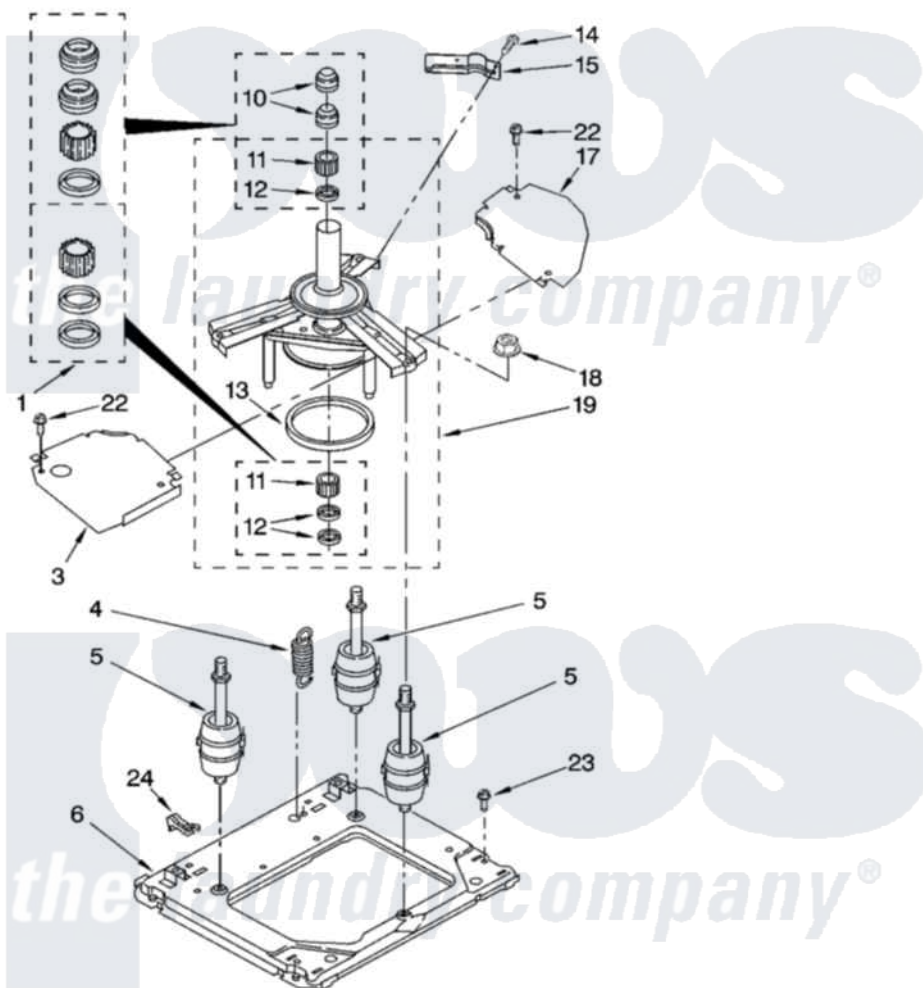

# Whirlpool LTG5243DQ5 09 - MACHINE BASE PARTS

## MACHINE BASE PARTS

For Models: LTG5243DQ5, LTG5243DT5  
(Designer White) (Biscuit)

12

8180782

Whirlpool [Residential Whirlpool LTG5243DQ5 Washer/Dryer Parts](#) Parts Diagram 09 - MACHINE BASE PARTS

[Click on the part number to view part](#)

Item	Original Part Number	Replaced By	Status	Part Description
1	<a href="#">285203</a>			Centerpost Bearing Kit
3	<a href="#">64137</a>			Shield, Tub
4	388492	<a href="#">W10250667</a>		Spring, Counterweight
5	3406201	<a href="#">W10207783</a>		Spring
6	<a href="#">8577373</a>			Base
10	356934	<a href="#">8577376</a>		Seal, Centerpost
11	3347047	<a href="#">8546455</a>		Bearing, Centerpost
12	357409	<a href="#">359449</a>		Seal, Agitator Shaft
13	<a href="#">63134</a>			Ring, Sound Deadening
14	343641	<a href="#">681414</a>		Screw, 10AB X 1/2
15	<a href="#">63636</a>			Bracket, Counterweight Spring
17	<a href="#">63637</a>			Shield, Tub
18	3351021	<a href="#">279710</a>		Nut
19	<a href="#">63740</a>			Tub Support And Drum
22	<a href="#">90767</a>			Screw, 8A X 3/8 HeX Washer Head Tapping
23	<a href="#">386011</a>			Screw And Washer