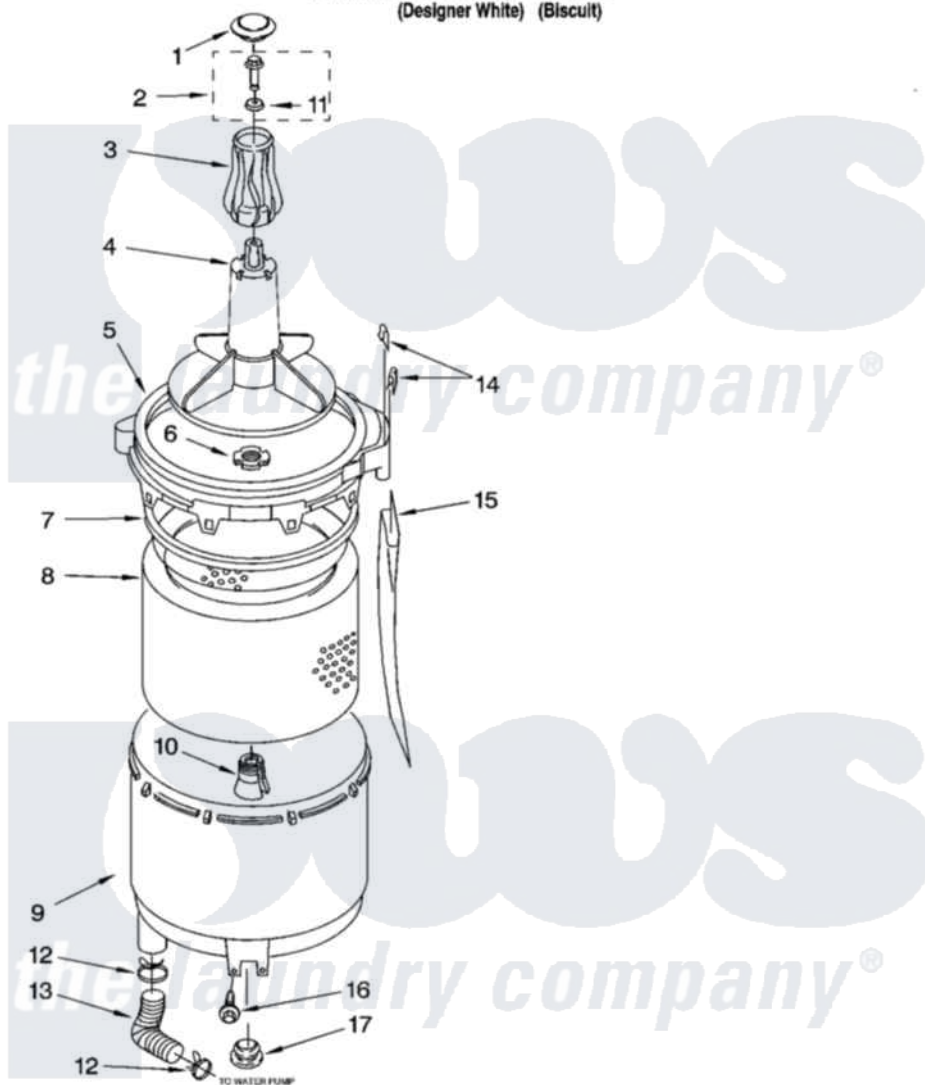

Whirlpool LTG5243DQ5 10 - TUB AND BASKET PARTS

TUB AND BASKET PARTS

For Models: LTG5243DQ5, LTG5243DT5
(Designer White) (Biscuit)

8180782

13

Whirlpool Residential Whirlpool LTG5243DQ5 Washer/Dryer Parts Parts Diagram 10 - TUB AND BASKET PARTS
Click on the part number to view part

Item	Original Part Number	Replaced By	Status	Part Description
1	3355758			Cap, Agitator
2	358237			Screw And Washer
3	63840			Filter, Agitator
4	3349098			Agitator
5	64175			Tub Ring And Gasket
6	21366			Nut, Spanner
7	3359587			Gasket, Tub Ring
8	3351985			Basket
9	8066082			Tub
10	389140			Tub Block, Basket Drive
11	3949550			Washer
12	3363366	616099		Clamp
13	8066201	280120		Hose
14	352155			Clip, Retaining
15	356398			Tube, Drain Off
16	357640			Screw And Washer