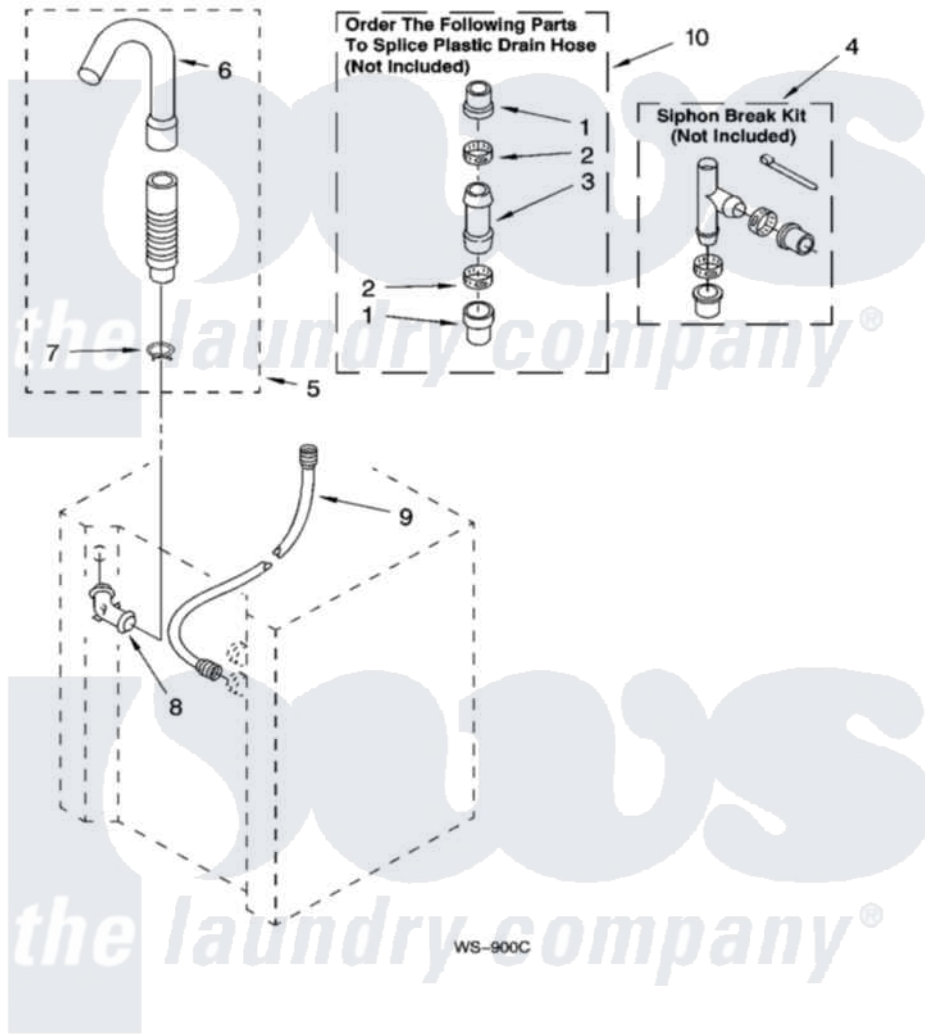

Whirlpool LTG5243DQ5 11 - WATER SYSTEM PARTS

WATER SYSTEM PARTS

For Models: LTG5243DQ5, LTG5243DT5
(Designer White) (Biscuit)

14

8180782

Whirlpool [Residential Whirlpool LTG5243DQ5 Washer/Dryer Parts](#) Parts Diagram 11 - WATER SYSTEM PARTS
Click on the part number to view part

| Item | Original Part Number | Replaced By | Status | Part Description |
|------|-------------------------|---------------------------|---------------|--------------------------------|
| 1 | 285321 | | | Water System Parts |
| 2 | 65349 | 285655 | | Clamp, Hose |
| 3 | 16272 | | | Connector, Straight |
| 4 | 285320 | | | Water System Parts |
| 5 | 661575 | 285664 | | Hose |
| " | 8066182 | W10108350 | | Hose, Corrugated Plastic Drain |
| " | 661577 | 285666 | | Hose |
| 6 | 3357027 | | | Nozzle, Hose Drain |
| 7 | 3357331 | | | Clamp, Drain |
| 8 | 356739 | 8557915 | | Connector, Hose |
| 9 | 3354858 | 89503 | | Hose-Inlet |
| 10 | 285442 | | | Water System Parts |
| " | BLANK | | Not Available | WS-900C |