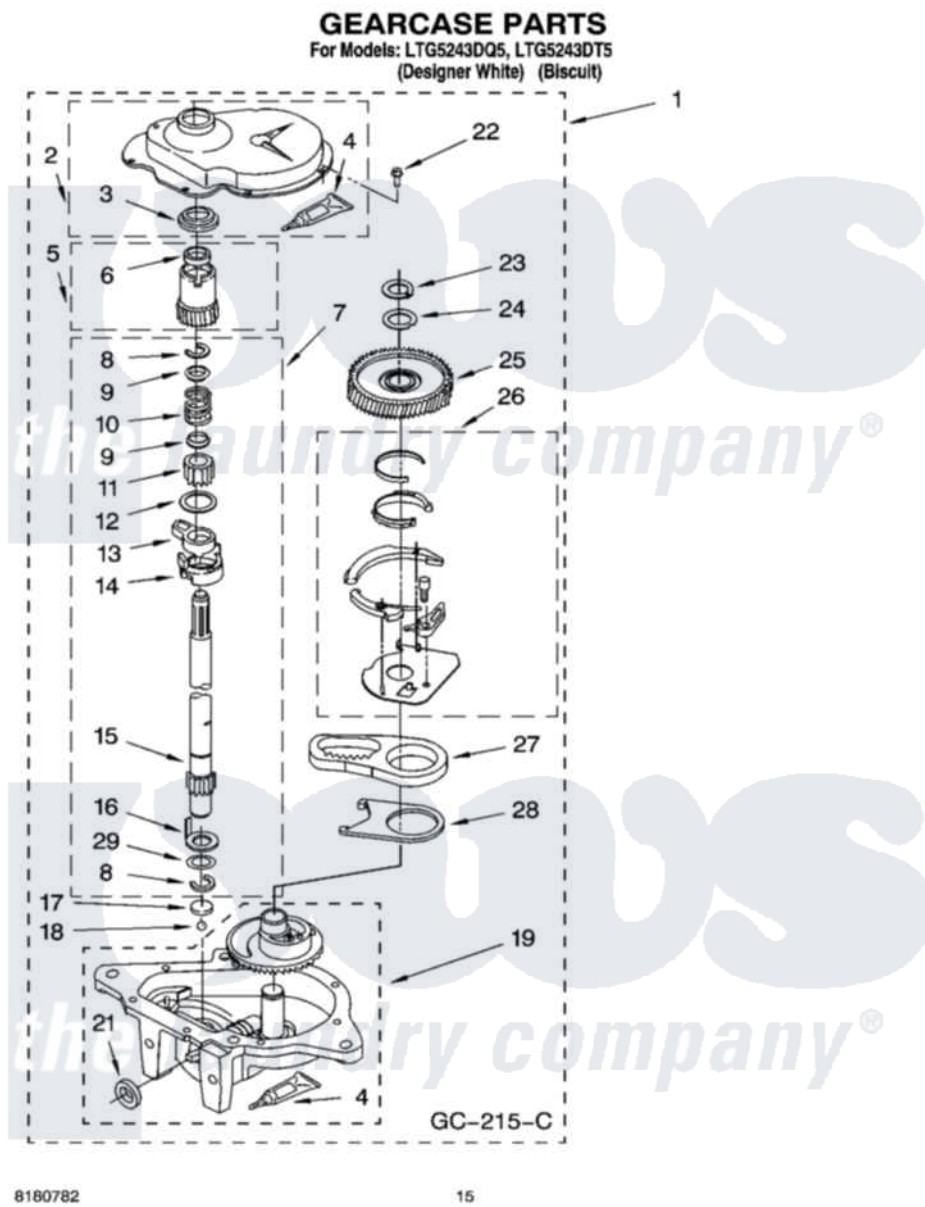

Whirlpool LTG5243DQ5 12 - GEARCASE PARTS

Whirlpool Residential Whirlpool LTG5243DQ5 Washer/Dryer Parts Parts Diagram 12 - GEARCASE PARTS
Click on the part number to view part

Item	Original Part Number	Replaced By	Status	Part Description
1	3360630	3360629		Gearcase
2	285202			Cover, Gearcase
3	3349985			Seal, Gearcase Cover
4	285195			Sealer Sealer, Gasket
5	63320	285362		Gear and Pinion
6	356427			Seal, Spin Pinion
7	389387			Shaft, Agitator
8	90369		Not Available	Ring, Retaining (2)
9	62677			Retainer, Spring
10	62676			Spring, Agitator
11	63273	285509		Shaft, Agitator
12	62619			Washer, Agitator Gear
13	62580	285206		Cam-Agitator
14	62581	285206		Cam-Agitator
15	285509			Shaft, Agitator
16	62618			Washer, Cam Thrust

17	16018	285205	Bearing
18	85529	285205	Bearing
19	389230	285515	Gearcase
21	285352		Seal Kit, Thrust Plug
22	3351614		Screw, Gearcase Cover Mounting
23	3362552	285765	Ring-Retr
24	285735	285766	Washer Kit, Thrust
25	62570	285362	Gear and Pinon
26	388253	999516	Shelf-Glas
27	3349296	8546456	Rack, Connecting
28	62621		Actuator, Shift
29	388815		Washer, Intermediate 1 3976263 Miscellaneous Parts Bag 2 3976300 Washer, Inlet Hose 3 3366913 Clamp, Hose