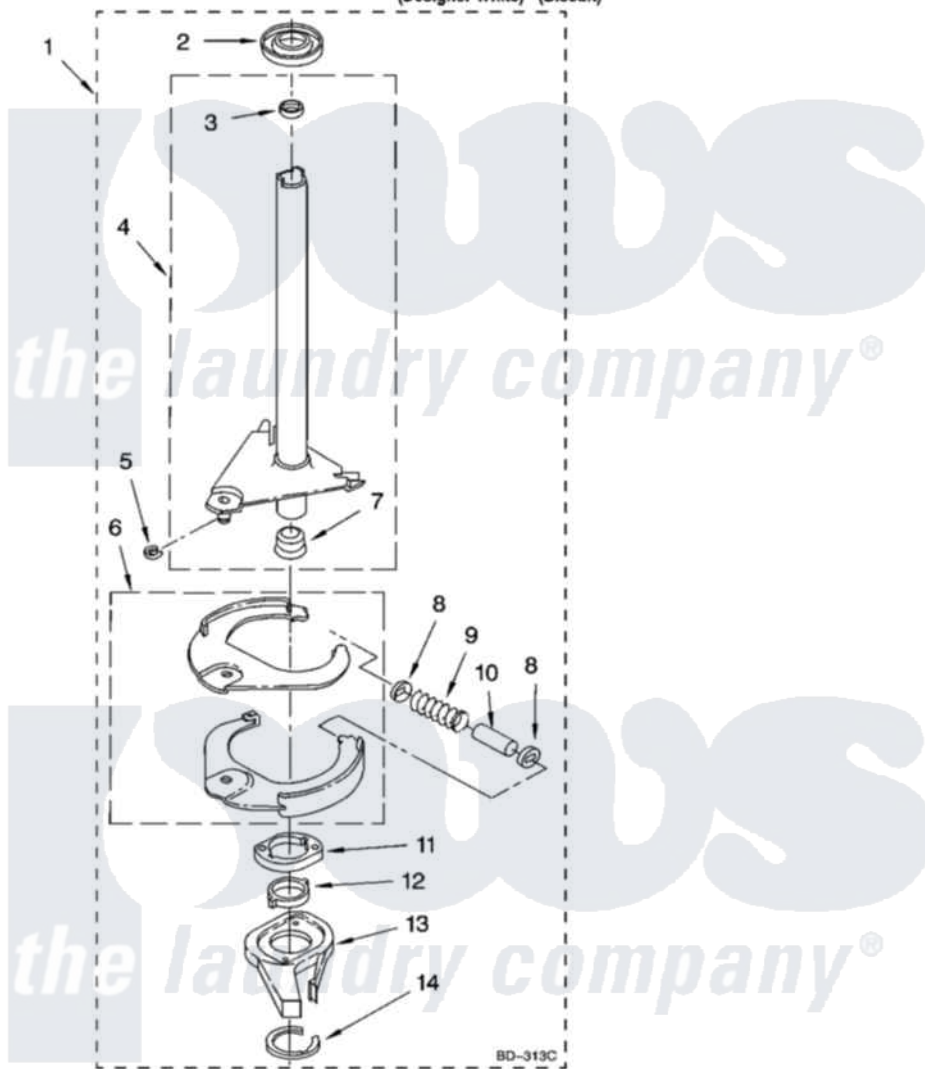

Whirlpool LTG5243DQ5 13 - BRAKE AND DRIVE TUBE PARTS

BRAKE AND DRIVE TUBE PARTS

For Models: LTG5243DQ5, LTG5243DT5
(Designer White) (Biscuit)

16

8180782

Whirlpool Residential Whirlpool LTG5243DQ5 Washer/Dryer Parts Parts Diagram 13 - BRAKE AND DRIVE TUBE PARTS

Click on the part number to view part

Item	Original Part Number	Replaced By	Status	Part Description
1	387948	285792		Basketdrive
2	62658			Ring, Thrust
3	356427			Seal, Spin Pinion
4	64027	64208		Tube-Spin
5	64035	W10083190		Ring, Retaining
6	64232	285438		Shoe-Brake
7	62703	8546462		"T" Bearing, Spin Tube
8	3353956	285658		Sleeve
9	63748			Spring, Brake
10	3355360	285658		Sleeve
11	661516	8546461		Cam, Brake Release
12	63022			Sleeve, Cam
13	64194	285790		Lining
14	90368	W10083200		Ring, Retaining
"	BLANK		Not Available	Following Parts Not Illustrated
"	285208			Lubricant