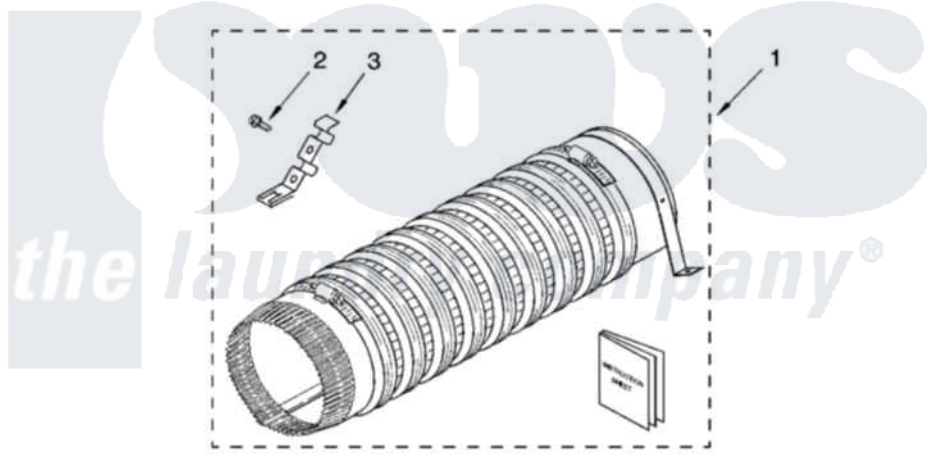

Whirlpool LTG5243DQ5 14 - PRODUCT ACCESSORY PARTS

PRODUCT ACCESSORY PARTS

For Models: LTG5243DQ5, LTG5243DT5
(Designer White) (Biscuit)

8180782

17

Whirlpool [Residential Whirlpool LTG5243DQ5 Washer/Dryer Parts](#) Parts Diagram 14 - PRODUCT ACCESSORY PARTS

[Click on the part number to view part](#)

Item	Original Part Number	Replaced By	Status	Part Description
1	279823			Side Exhaust Extension Kit
2	488729			Screw
3	3395536			Clip