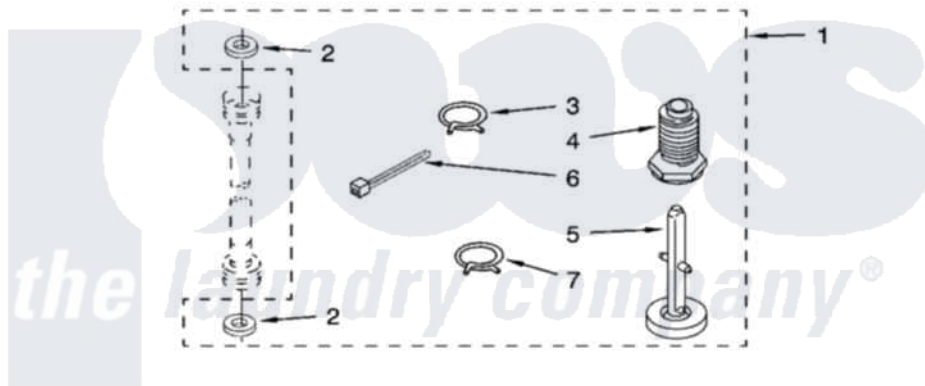

MISCELLANEOUS PARTS

For Models: LTG5243DQ5, LTG5243DT5
(Designer White) (Biscuit)

Whirlpool [Residential Whirlpool LTG5243DQ5 Washer/Dryer Parts](#) Parts Diagram 15 - MISCELLANEOUS PARTS
Click on the part number to view part

Item	Original Part Number	Replaced By	Status	Part Description
1	3359934	W10112403		Miscellaneous Parts Bag
2	16123			Washer Inlet-Hose Miscellaneous Parts Must be Ordered Separately.
3	370445	285655		Clamp, Hose
4	367594			Foot, Front
5	358594			Foot, Rear
6	3347869	W10339879		Tie, Cable
7	3357331			Clamp, Drain