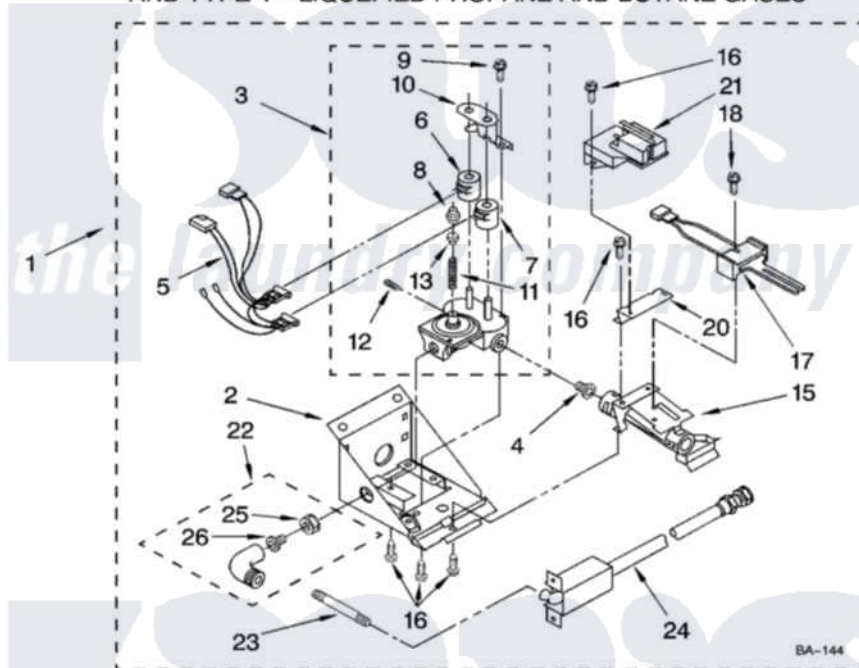

Whirlpool LTG5243DQ5 16 - 3402856 BURNER ASSEMBLY, OPTIONAL PARTS (NOT INCLUDED)

3402856 BURNER ASSEMBLY

For Models: LTG5243DQ5, LTG5243DTS
(Designer White) (Biscuit)

USE WITH TYPE 1 - NATURAL, TYPE 2 - MIXED, TYPE 3 - MANUFACTURED
AND TYPE 4 - LIQUEFIED PROPANE AND BUTANE GASES

8180782

19

Whirlpool [Residential Whirlpool LTG5243DQ5 Washer/Dryer Parts](#) Parts Diagram 16 - 3402856 BURNER ASSEMBLY, OPTIONAL PARTS (NOT INCLUDED).
Click on the part number to view part

Item	Original Part Number	Replaced By	Status	Part Description
1	3402856	W10492503		Burner-Gas
2	697408		Not Available	Base, Burner
3	3401777	279888		Valve-Assembly
4	234822			Orifice
"	347743			Orifice
5	3401849			Harness
6	694539			Coil, 60 Hz
7	694540			Coil, 60 Hz
8	694424			Leak, Limiter
9	694421			Screw, Bracket Mounting
10	694538			Bracket, Shunt
11	694422			Spring, Regulator
12	239822	W10295523		Plug, Pipe
13	694423			Screw, Regulator Adjustment
15	3392268		Not Available	Burner

16	3387057		Screw, 10-16 X 1/2 Orifice, Burner
17	686590	279311	Ignitor
18	3393909		Screw, 8-32 X 7/8
20	697409		Bracket, Sensor
21	338906		Radiant, Sensor
22	3406051		Elbow Union Assembly
23	3388638	W10110397	Pipe
24	3391118		Supply Line
25	233076		Nut, Compression
26	3393767		Pipe, Tail
"	BLANK	Not Available	Following Parts Not Illustrated
"	49573	49573A	LP Gas Con
"	72017		Paint, Touch-Up
"	4392899		Paint, Touch-Up
"	350938		Paint, Pressurized Spray B
"	350930		Paint, Pressurized Spray B
"	4392901		Paint, Pressurized Spray
"	799344		Paint, Touch-Up)
"	4392900		Paint, Bulk)
"	BLANK	Not Available	ACCESSORY PARTS
"	692790		Kit, Grounding Plug, Dryer Side Panel
"	3977784		Plug, Dryer Side Panel
"	BLANK	Not Available	OIL
"	350572		Oil
"	BLANK	Not Available	LUBRICANT
"	285208		Lubricant
"	BLANK	Not Available	SEALER
"	285195		Sealer Sealer, Gasket