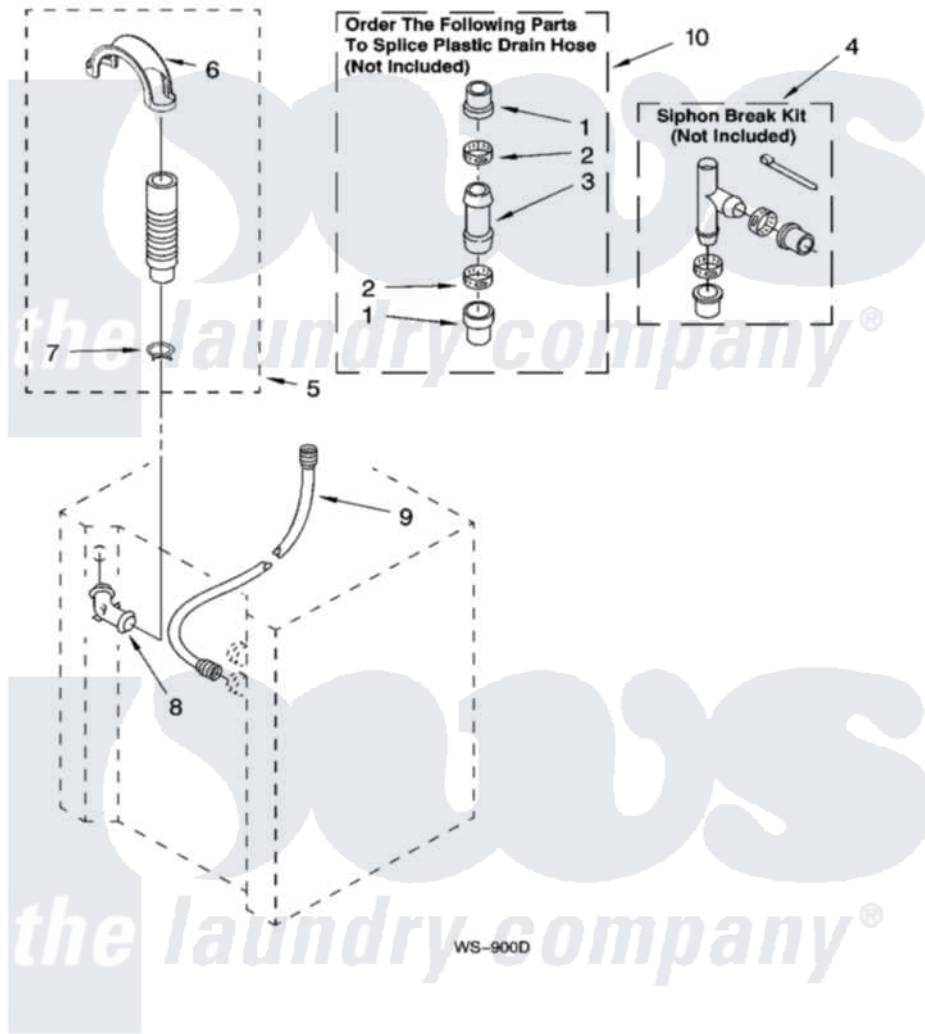

Whirlpool LTG5243DQ7 11 - WATER SYSTEM PARTS

WATER SYSTEM PARTS

For Models: LTG5243DQ7, LTG5243DT7

(Designer White) (Biscuit)

14

W10116728

Whirlpool Residential Whirlpool LTG5243DQ7 Washer/Dryer Parts Parts Diagram 11 - WATER SYSTEM PARTS
 Click on the part number to view part

Item	Original Part Number	Replaced By	Status	Part Description
1	285321			Water System Parts
2	65349	285655		Clamp, Hose
3	16272			Connector, Straight
4	285320			Water System Parts
5	661575	285664		Hose
"	W10108350			Hose, Corrugated Plastic Drain
"	661577	285666		Hose
6	8577378			U-Bend, Drain Hose
7	3357331			Clamp, Drain
8	356739	8557915		Connector, Hose
9	3354858	89503		Hose-Inlet
10	285442			Water System Parts