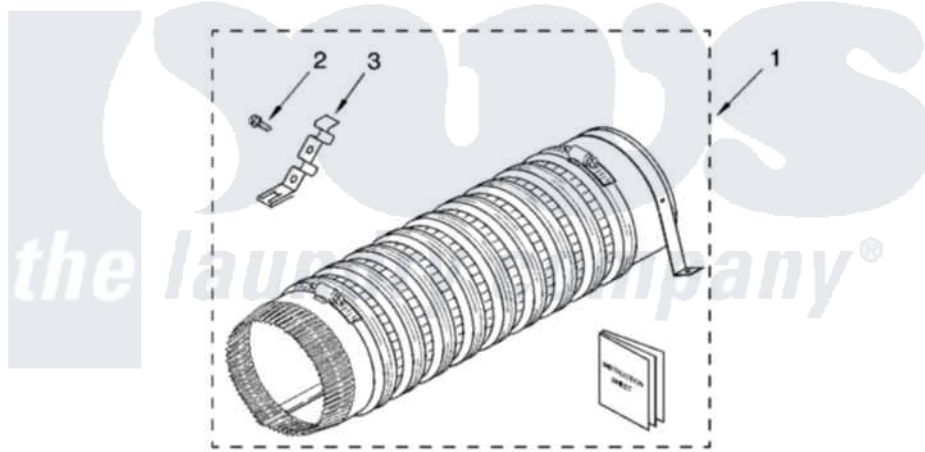

Whirlpool LTG5243DQ7 14 - PRODUCT ACCESSORY PARTS

PRODUCT ACCESSORY PARTS

For Models: LTG5243DQ7, LTG5243DT7

(Designer White) (Biscuit)

W10116728

17

Whirlpool [Residential Whirlpool LTG5243DQ7 Washer/Dryer Parts](#) Parts Diagram 14 - PRODUCT ACCESSORY PARTS

[Click on the part number to view part](#)

Item	Original Part Number	Replaced By	Status	Part Description
1	279823			Side Exhaust Extension Kit
2	488729			Screw
3	3395536			Clip