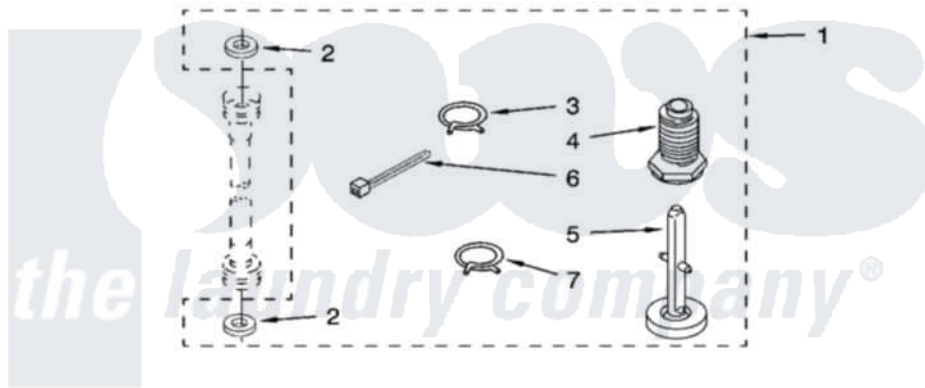

MISCELLANEOUS PARTS

For Models: LTG5243DQ7, LTG5243DT7

(Designer White) (Biscuit)

Whirlpool [Residential Whirlpool LTG5243DQ7 Washer/Dryer Parts](#) Parts Diagram 15 - MISCELLANEOUS PARTS

[Click on the part number to view part](#)

Item	Original Part Number	Replaced By	Status	Part Description
1	3359934	W10112403		Miscellaneous Parts Bag
2	16123			Washer Inlet-Hose Miscellaneous Parts Must be Ordered Separately.
3	370445	285655		Clamp, Hose
4	367594			Foot, Front
5	358594			Foot, Rear
6	3347869	W10339879		Tie, Cable
7	3357331			Clamp, Drain