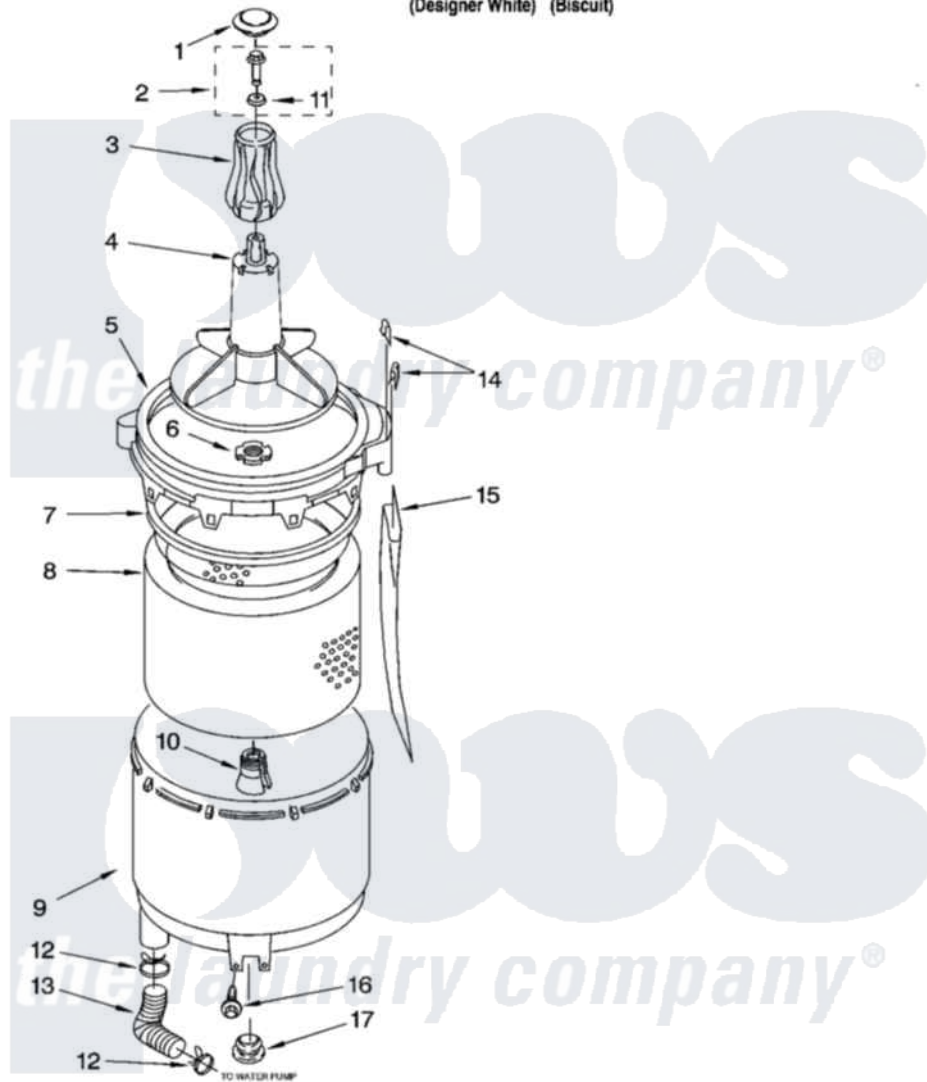

Whirlpool LTG5243DQ8 10 - TUB AND BASKET PARTS

TUB AND BASKET PARTS

For Models: LTG5243DQ8, LTG5243DT8
(Designer White) (Biscuit)

W10259009

13

Whirlpool Residential Whirlpool LTG5243DQ8 Washer/Dryer Parts Parts Diagram 10 - TUB AND BASKET PARTS
Click on the part number to view part

Item	Original Part Number	Replaced By	Status	Part Description
1	3355758			Cap, Agitator
2	358237			Screw And Washer
3	63840			Filter, Agitator
4	3349098			Agitator
5	64175			Tub Ring And Gasket
6	21366			Nut, Spanner
7	3359587			Gasket, Tub Ring
8	3351985			Basket
9	8066082			Tub
10	389140			Tub Block, Basket Drive
11	3949550			Washer
12	3363366	616099		Clamp
13	8066201	280120		Hose
14	8577411			Clip, Retaining
15	356398			Tube, Drain Off
16	357640			Screw And Washer