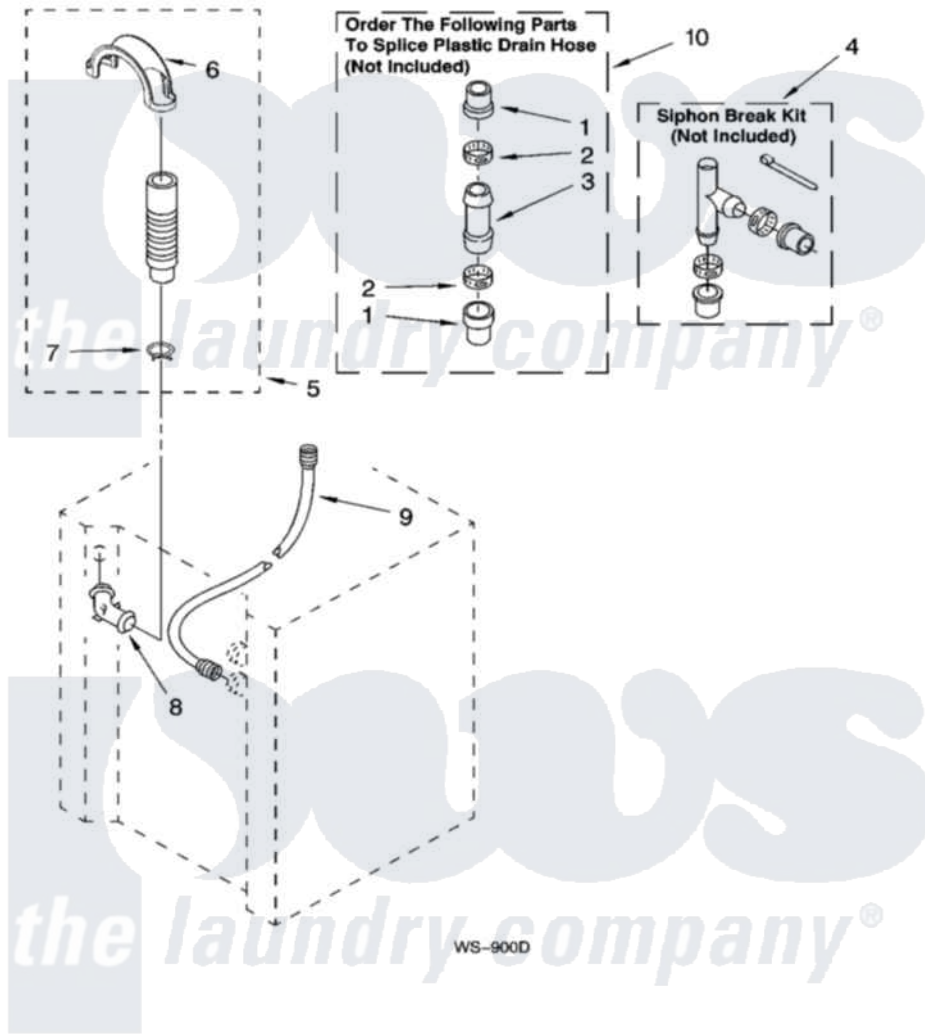

Whirlpool LTG5243DQ8 11 - WATER SYSTEM PARTS

WATER SYSTEM PARTS

For Models: LTG5243DQ8, LTG5243DT8
(Designer White) (Biscuit)

14

W10259009

Whirlpool [Residential Whirlpool LTG5243DQ8 Washer/Dryer Parts](#) Parts Diagram 11 - WATER SYSTEM PARTS
Click on the part number to view part

Item	Original Part Number	Replaced By	Status	Part Description
1	285321			Water System Parts
2	65349	285655		Clamp, Hose
3	16272			Connector, Straight
4	285320			Water System Parts
5	661575	285664		Hose
"	W10108350			Hose, Corrugated Plastic Drain
"	661577	285666		Hose
6	8577378			U-Bend, Drain Hose
7	3357331			Clamp, Drain
8	356739	8557915		Connector, Hose
9	3354858	89503		Hose-Inlet
10	285442			Water System Parts