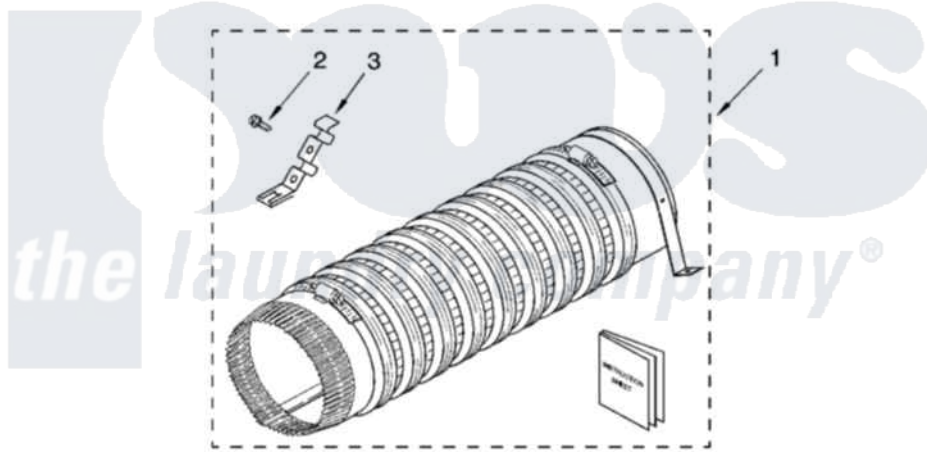

Whirlpool LTG5243DQ8 14 - PRODUCT ACCESSORY PARTS

PRODUCT ACCESSORY PARTS

For Models: LTG5243DQ8, LTG5243DT8
(Designer White) (Biscuit)

W10259009

17

Whirlpool [Residential Whirlpool LTG5243DQ8 Washer/Dryer Parts](#) Parts Diagram 14 - PRODUCT ACCESSORY PARTS

[Click on the part number to view part](#)

Item	Original Part Number	Replaced By	Status	Part Description
1	279823			Side Exhaust Extension Kit
2	488729			Screw
3	3395536			Clip