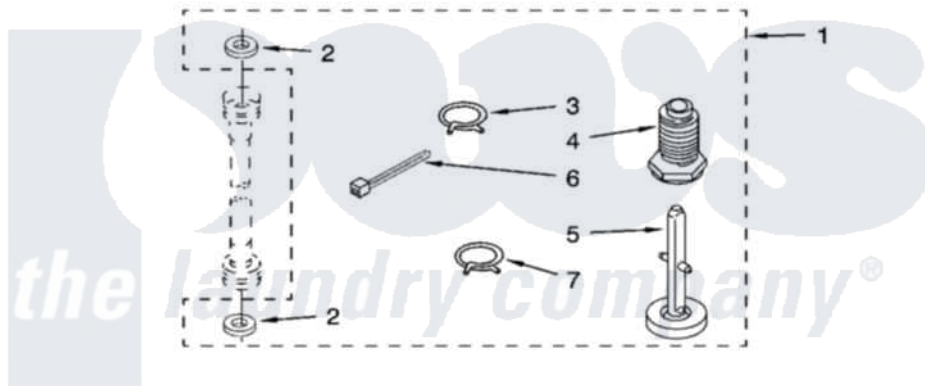

# Whirlpool LTG5243DQ8 15 - MISCELLANEOUS PARTS

## MISCELLANEOUS PARTS

For Models: LTG5243DQ8, LTG5243DT8  
(Designer White) (Biscuit)

Whirlpool [Residential Whirlpool LTG5243DQ8 Washer/Dryer Parts](#) Parts Diagram 15 - MISCELLANEOUS PARTS  
Click on the part number to view part

Item	Original Part Number	Replaced By	Status	Part Description
1	<a href="#">W10112403</a>			Miscellaneous Parts Bag
2	<a href="#">16123</a>			Washer Inlet-Hose Miscellaneous Parts Must be Ordered Separately.
3	370445	<a href="#">285655</a>		Clamp, Hose
4	<a href="#">367594</a>			Foot, Front
5	<a href="#">358594</a>			Foot, Rear
6	3347869	<a href="#">W10339879</a>		Tie, Cable