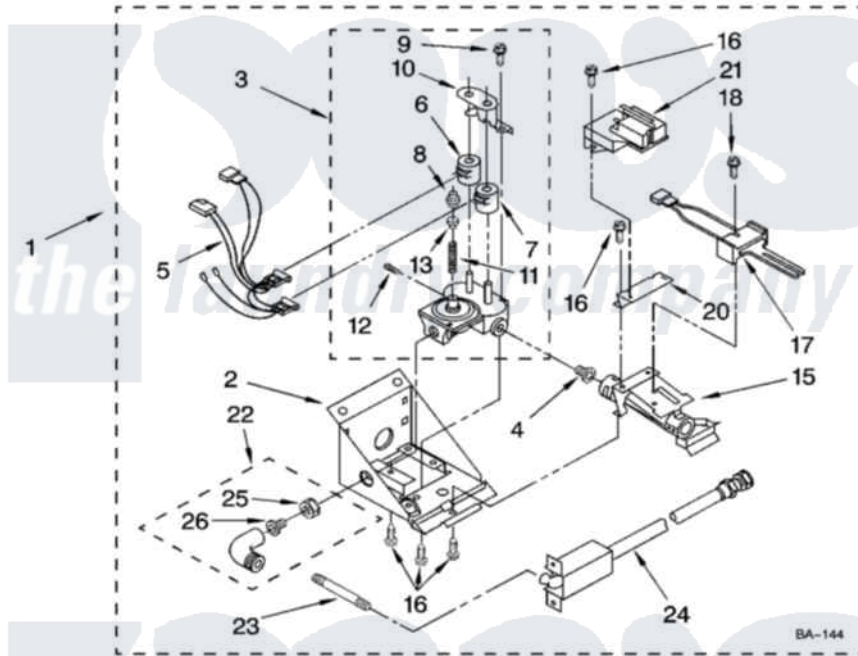

# Whirlpool LTG5243DQ8 16 - 3402856 BURNER ASSEMBLY

W10259009

19

Whirlpool [Residential Whirlpool LTG5243DQ8 Washer/Dryer Parts](#) Parts Diagram 16 - 3402856 BURNER ASSEMBLY  
Click on the part number to view part

Item	Original Part Number	Replaced By	Status	Part Description
1	3402856	<a href="#">W10492503</a>		Burner-Gas
2	697408		Not Available	Base, Burner
3	3401777	<a href="#">279888</a>		Valve-Assembly
4	<a href="#">234822</a>			Orifice
"	<a href="#">347743</a>			Orifice
5	<a href="#">3401849</a>			Harness
6	<a href="#">694539</a>			Coil, 60 Hz
7	<a href="#">694540</a>			Coil, 60 Hz
8	<a href="#">694424</a>			Leak, Limiter
9	<a href="#">694421</a>			Screw, Bracket Mounting
10	<a href="#">694538</a>			Bracket, Shunt
11	<a href="#">694422</a>			Spring, Regulator
12	239822	<a href="#">W10295523</a>		Plug, Pipe
13	<a href="#">694423</a>			Screw, Regulator Adjustment
15	3392268		Not Available	Burner
16	<a href="#">3387057</a>			Screw, 10-16 X 1/2 Orifice, Burner

17	686590	<a href="#">279311</a>	Ignitor
18	<a href="#">3393909</a>		Screw, 8-32 X 7/8
20	<a href="#">697409</a>		Bracket, Sensor
21	<a href="#">338906</a>		Radiant, Sensor
22	<a href="#">3406051</a>		Elbow Union Assembly
23	3388638	<a href="#">W1011039Z</a>	Pipe
24	<a href="#">3391118</a>		Supply Line
25	<a href="#">233076</a>		Nut, Compression
26	<a href="#">3393767</a>		Pipe, Tail
	BLANK	Not Available	Following Parts Not Illustrated
"	49573	<a href="#">49573A</a>	LP Gas Con