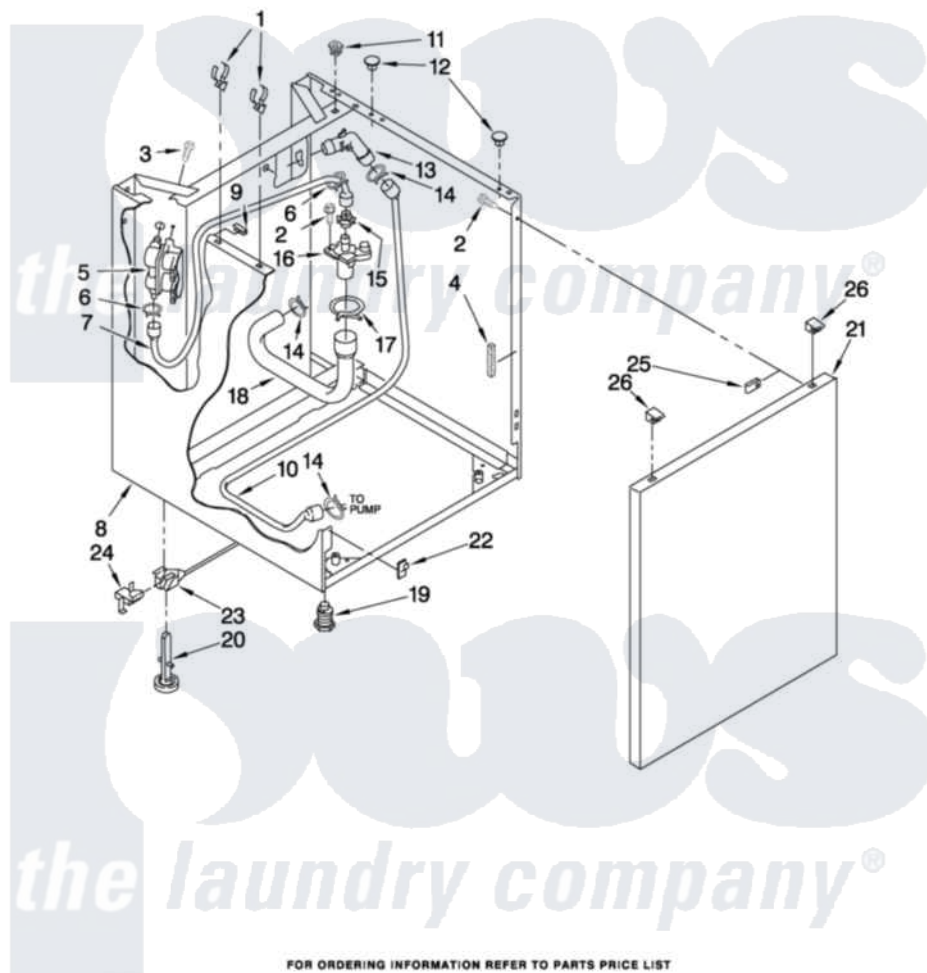

Whirlpool LTG5243DQ9 07 - WASHER CABINET PARTS

WASHER CABINET PARTS

For Models: LTG5243DQ9
(Designer White)

W10323788

FOR ORDERING INFORMATION REFER TO PARTS PRICE LIST

9

Whirlpool Residential Whirlpool LTG5243DQ9 Washer/Dryer Parts Parts Diagram 07 - WASHER CABINET PARTS

Click on the part number to view part

Item	Original Part Number	Replaced By	Status	Part Description
1	356746			Clip, Condenser
2	343641	681414		Screw, 10AB X 1/2
3	9740848			Screw, Mixing Valve Mounting
4	3350013			Foam
5	3952163	285805		Valve-Inlet
6	370451	596669		Clamp, Manifold
7	692699			Hose, Water Inlet
8	696013			Cabinet
9	3390046			Protector, Edge
10	696710			Hose, Drain
11	692400			Nut, Push-In
12	660975			Plug, Top To Cabinet
13	8557915			Connector, Hose
14	370445	285655		Clamp, Hose
15	356471			Cap, Siphon Break
16	356363			Siphon Break

17	272861	Not Available	Clamp, Hose
18	696394		Hose, Water Inlet
19	367594		Foot, Front
20	358594		Foot, Rear
21	692628		Panel, Front
22	3394083		Clip, Front Panel
23	358652		Link, Leveling
24	359364		Clip, Leveling Mechanism
25	98234		Clip, U-Bend
26	345670		Lock, Top