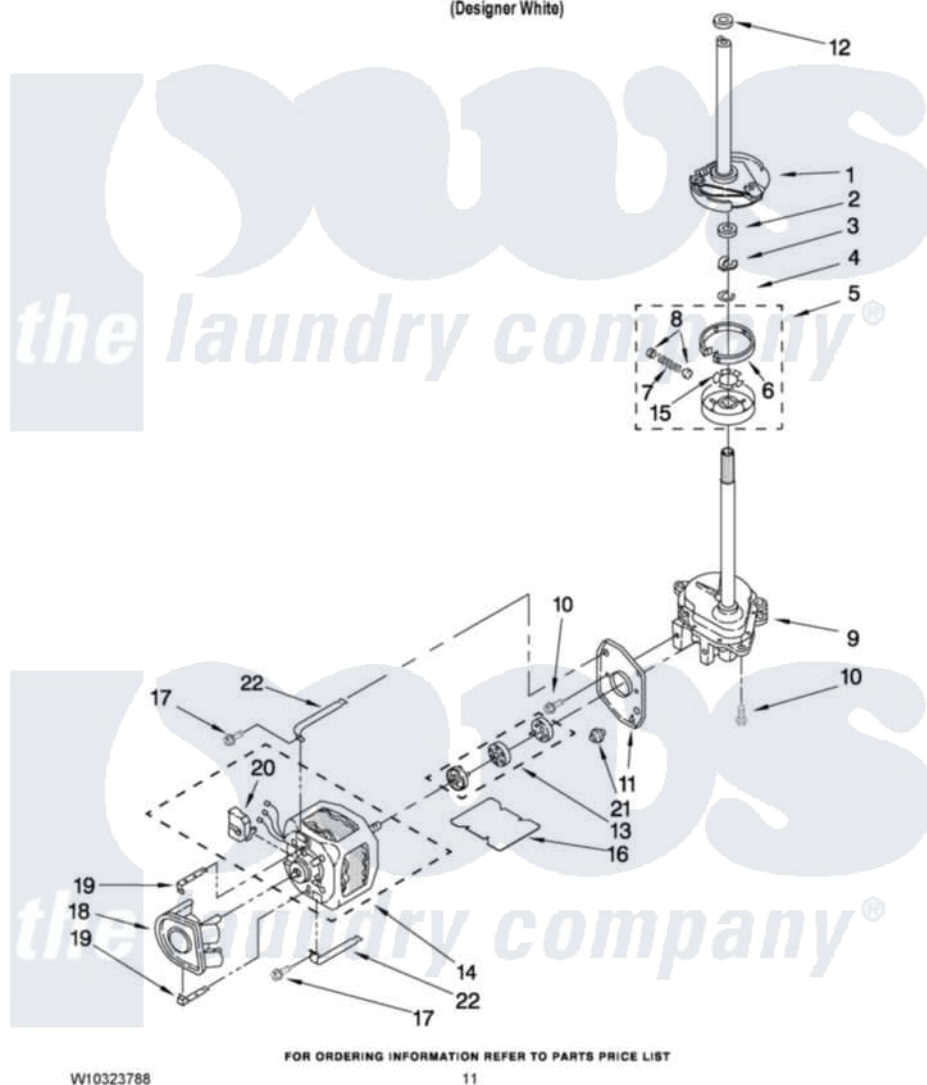

# Whirlpool LTG5243DQ9 08 - BRAKE, CLUTCH, GEARCASE, MOTOR AND PUMP PARTS

## BRAKE, CLUTCH, GEARCASE, MOTOR AND PUMP PARTS

For Models: LTG5243DQ9  
(Designer White)

Whirlpool [Residential Whirlpool LTG5243DQ9 Washer/Dryer Parts](#) Parts Diagram 08 - BRAKE, CLUTCH, GEARCASE, MOTOR AND PUMP PARTS  
Click on the part number to view part

Item	Original Part Number	Replaced By	Status	Part Description
1	387948	<a href="#">285792</a>		Basketdrive
2	<a href="#">63292</a>			Washer, Spin Tube Thrust
3	62697	<a href="#">W10080230</a>		Ring, Spin Tube Support
4	63283	<a href="#">285353</a>		Ring
5	3951312	<a href="#">285785</a>		Clutch
6	3951308	<a href="#">285790</a>		Lining
7	3946846	<a href="#">8559387</a>		Spring And Damper Assembly
8	<a href="#">62646</a>			Cap, Clutch Spring
9	3360630	<a href="#">3360629</a>		Gearcase
10	3357334	<a href="#">3400516</a>		Screw Anti-Rattle
11	<a href="#">62611</a>			Plate, Motor Mount To Gearcase
12	<a href="#">8577374</a>			Seal, Centerpost
13	3364003	<a href="#">285753A</a>		Coupling
14	<a href="#">661600</a>			Motor, Main Drive

15	<a href="#">3355454</a>		Clip, Main Drive
16	<a href="#">3946532</a>		Shield, Motor
17	3387485	<a href="#">273556</a>	Screw, 10-16 X 5/8
18	<a href="#">3363394</a>		Pump
19	<a href="#">8546127</a>		Retainer, Pump
20	62850	<a href="#">8529896</a>	Switch, Main Drive Motor
21	<a href="#">62691</a>		Grommet, Motor
22	<a href="#">W10086010</a>		Retainer, Motor