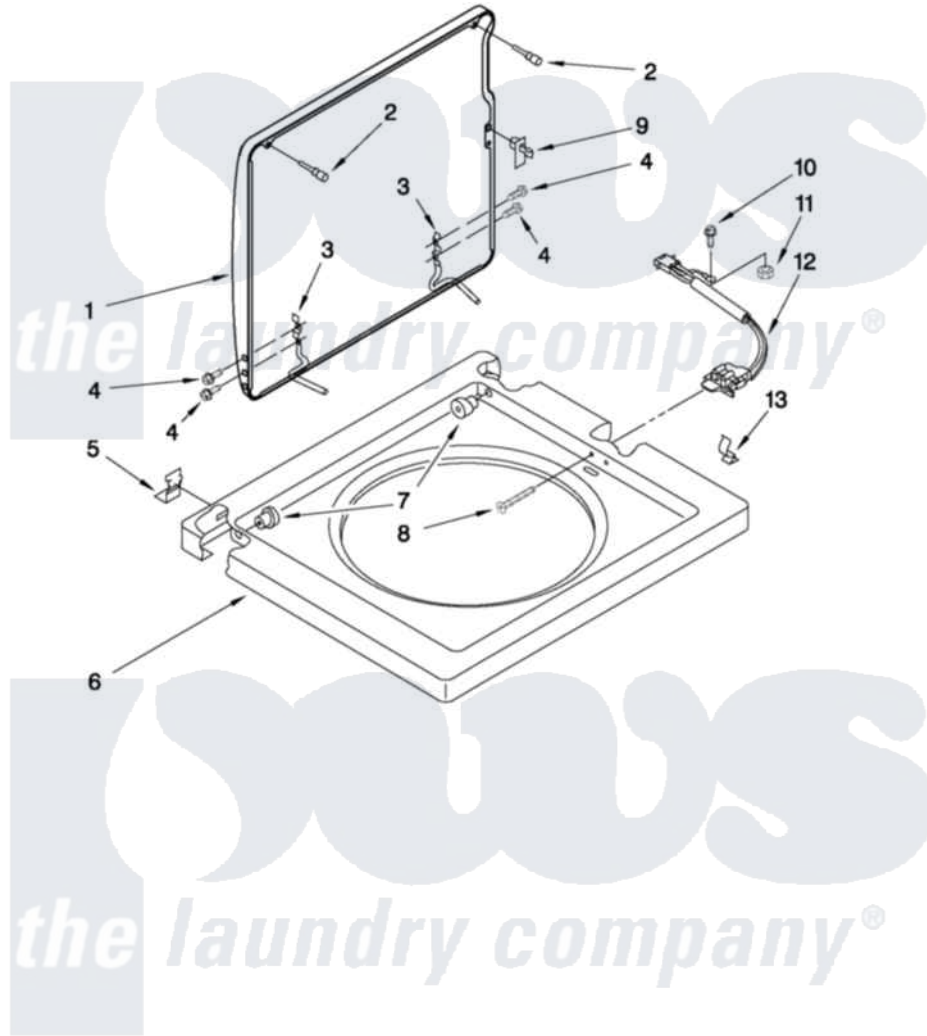

Whirlpool LTG5243DQA 06 - WASHER TOP AND LID PARTS

WASHER TOP AND LID PARTS

For Models: LTG5243DQA
(Designer White)

FOR ORDERING INFORMATION REFER TO PARTS PRICE LIST

8

W10416582

Whirlpool Residential Whirlpool LTG5243DQA Washer/Dryer Parts Parts Diagram 06 - WASHER TOP AND LID PARTS
Click on the part number to view part

Item	Original Part Number	Replaced By	Status	Part Description
1	3398848			Lid
2	9724509			Bumper, Lid
3	91770			Hinge, Lid
4	W10119872	W10119828		Screw, Lid Hinge Mounting
5	692985			Clip, Spring
6	384693			Top
7	21258			Bearing, Lid Hinge
8	3356311			Screw And Washer, Lid Switch Shield
9	358684			Strike, Lid Switch
10	3400030	33001178		Back, Tumbler
11	8533959	680762		Nut
12	3355806			Switch, Lid
13	90016			Clip, Pressure Switch Hose