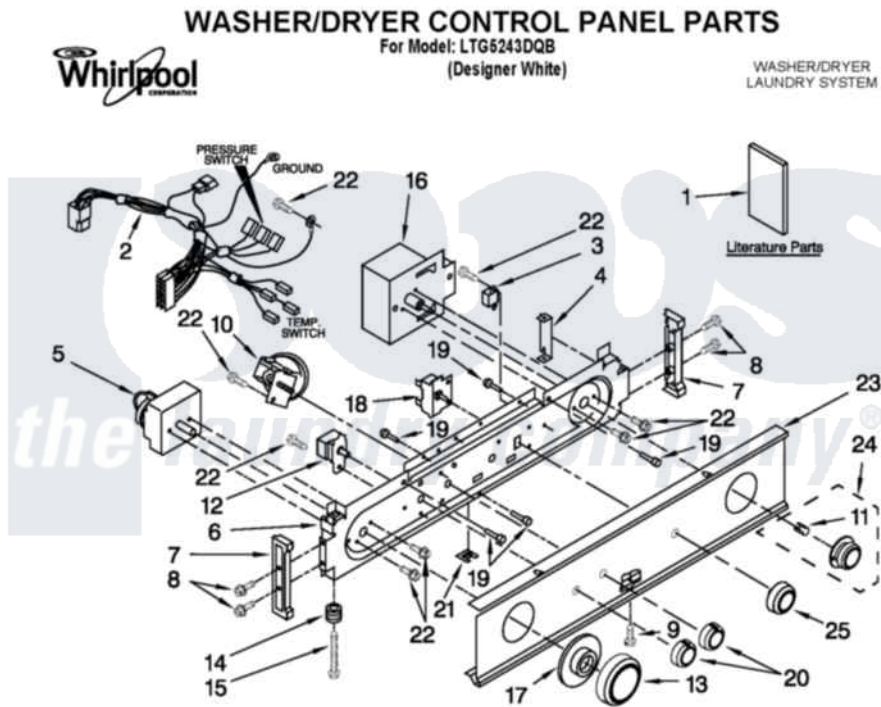

# Whirlpool LTG5243DQB 01 - WASHER/DRYER CONTROL PANEL PARTS

FOR ORDERING INFORMATION REFER TO PARTS PRICE LIST

1-12 Litho in U.S.A. (BMN) (psw)

1

Part No. W10476313 Rev. A

## Whirlpool Residential Whirlpool LTG5243DQB Washer/Dryer Parts Parts Diagram 01 - WASHER/DRYER CONTROL PANEL PARTS

[Click on the part number to view part](#)

Item	Original Part Number	Replaced By	Status	Part Description
1	W10222384		Not Available	Installation Instructions
"	W10196553		Not Available	Guide, Use & Care
"	8542754		Not Available	Sheet, Cycle Feature
"	8577335		Not Available	Wiring Diagram
"	W10404614		Not Available	ENERGY GUIDE
2	<a href="#">W10278751</a>			Harness, Console Wiring
3	<a href="#">694419</a>			Mini-Buzzer
4	<a href="#">692983</a>			Lock, Console
5	<a href="#">3952499</a>			Timer, Control
6	<a href="#">8528154</a>			Bracket, Control
7	<a href="#">692993</a>			End Cap, Console
8	<a href="#">348689</a>			Screw, End Cap Mounting
9	342055	<a href="#">488627</a>		Screw
10	<a href="#">W10231404</a>			Switch, Water Level
11	<a href="#">688805</a>			Clip, Spring Knob
12	<a href="#">8054142</a>			Switch, Water Temperature

13	<a href="#">3957821</a>		Knob, Timer
14	<a href="#">693151</a>		Spring, Console Lock
15	<a href="#">3400860</a>		Screw, Console Lock
16	<a href="#">3406720</a>		Timer, Control
17	<a href="#">3957841</a>		Dial, Timer
18	<a href="#">3977456</a>		Switch, Push-To-Start
19	<a href="#">693152</a>		Bumper, Console
20	<a href="#">3957796</a>		Knob, Control
21	<a href="#">694037</a>		Clip, Console
22	8533971	<a href="#">90767</a>	Screw, 8A X 3/8 HeX Washer Head Tapping
23	<a href="#">3977194</a>		Panel, Control
24	<a href="#">3957752</a>		Knob, Timer
25	<a href="#">3957800</a>		Knob, Push-To-Start