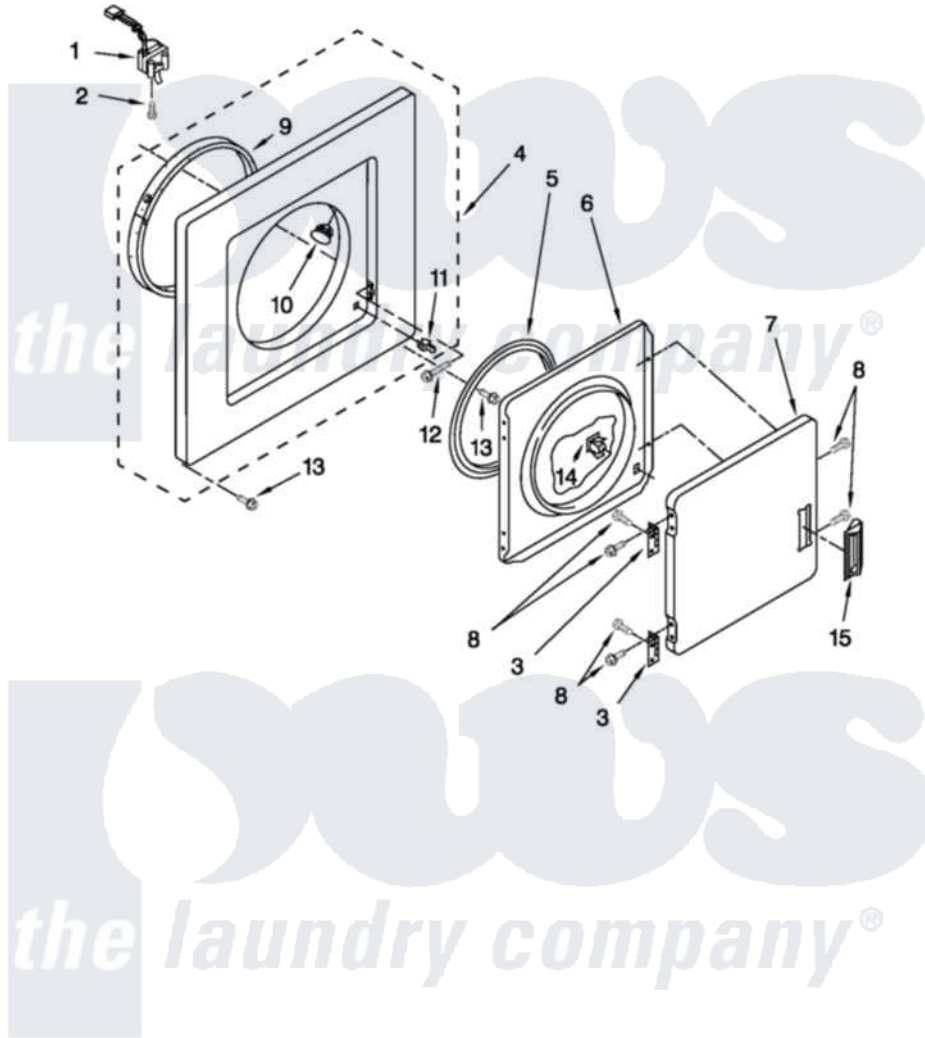

# Whirlpool LTG5243DQB 02 - DRYER FRONT PANEL AND DOOR PARTS

## DRYER FRONT PANEL AND DOOR PARTS

For Model: LTG5243DQB  
(Designer White)

FOR ORDERING INFORMATION REFER TO PARTS PRICE LIST

2

W10476313

Whirlpool Residential Whirlpool LTG5243DQB Washer/Dryer Parts Parts Diagram 02 - DRYER FRONT PANEL AND DOOR PARTS

[Click on the part number to view part](#)

Item	Original Part Number	Replaced By	Status	Part Description
1	<a href="#">3406108</a>			Door Switch
2	697773	<a href="#">3395530</a>		Screw
3	<a href="#">348023</a>			Hinge And Pin Assembly
4	692619	<a href="#">285314</a>		Panel
5	<a href="#">3390734</a>			Seal, Door
6	695656	<a href="#">280077</a>		Door
7	<a href="#">348205</a>			Door, Front
8	<a href="#">694091</a>			Trim, Side Right Hand
9	8066123	<a href="#">279264</a>		Air Channel Box
10	685203	<a href="#">279220</a>		Clip
11	696144	<a href="#">279570</a>		Latch
12	3390663	<a href="#">681414</a>		Screw, 10AB X 1/2
13	343641	<a href="#">681414</a>		Screw, 10AB X 1/2
14	<a href="#">3389441</a>			Door Catch Assembly
15	<a href="#">686711</a>			Handle, Door