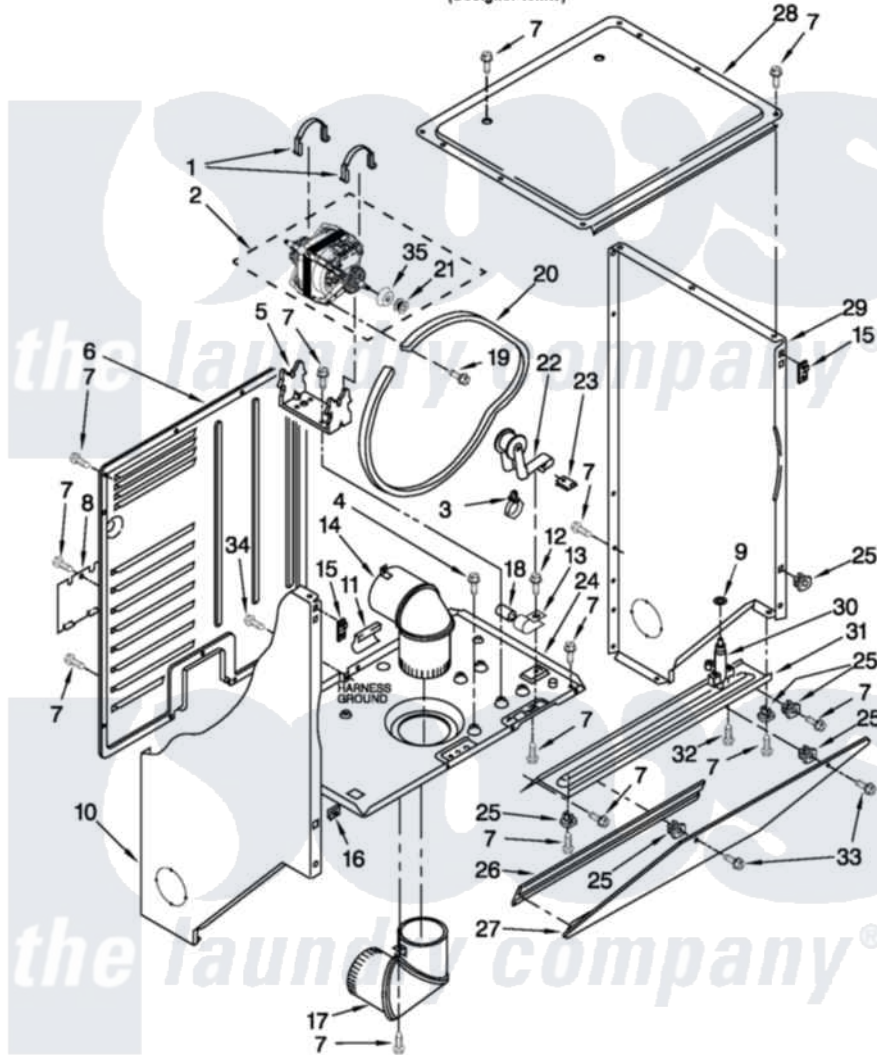

Whirlpool LTG5243DQB 03 - DRYER CABINET AND MOTOR PARTS

DRYER CABINET AND MOTOR PARTS

For Model: LTG5243DQB
(Designer White)

FOR ORDERING INFORMATION REFER TO PARTS PRICE LIST

W10476313

3

Whirlpool [Residential Whirlpool LTG5243DQB Washer/Dryer Parts](#) Parts Diagram 03 - DRYER CABINET AND MOTOR PARTS

[Click on the part number to view part](#)

Item	Original Part Number	Replaced By	Status	Part Description
1	660658			Clamp, Motor Mounting 343481 685441
2	W10396037	W10448901		Motor-Drive
3	3352501	8559320		Restraint, Hose
4	3351614			Screw, Gearcase Cover Mounting
5	696541			Bracket, Motor
6	3390405	280069		Panel
7	343641	681414		Screw, 10AB X 1/2
8	3394228			Cover, Terminal Block
9	90296			Nut, Push On
10	3402293			Panel, Side
11	686770	686769		Protector, Support
12	343641	681414		Screw, 10AB X 1/2
13	357030			Clamp, Capacitor
14	3399602			Elbow, Upper

15	3394083		Clip, Front Panel
16	98234		Clip, U-Bend
17	3399603		Elbow, Lower
18	8572717		Capacitor, Motor Start
19	3390631		Screw, 10-16 X 3/8
20	8066064	3394652	Belt, Drive
21	8066051		Pulley, Motor
22	691366		Idler And Pulley Assembly
23	692771		Nut, Idler Bracket To Base
24	3399633		Base, Dryer
25	692400		Nut, Push-In
26	692926		Cove, Transition Panel
27	692933		Panel, Transition
28	692641		Top, Dryer
29	3402287		Panel, Side
30	693145		Latch, Lid
31	692781		Closure, Control Area
32	354975		Screw And Washer
33	693304		Screw And Washer
34	697776	4331106	Screw, No.10-32 X 7/16
35	3393657		Restrainer, Belt