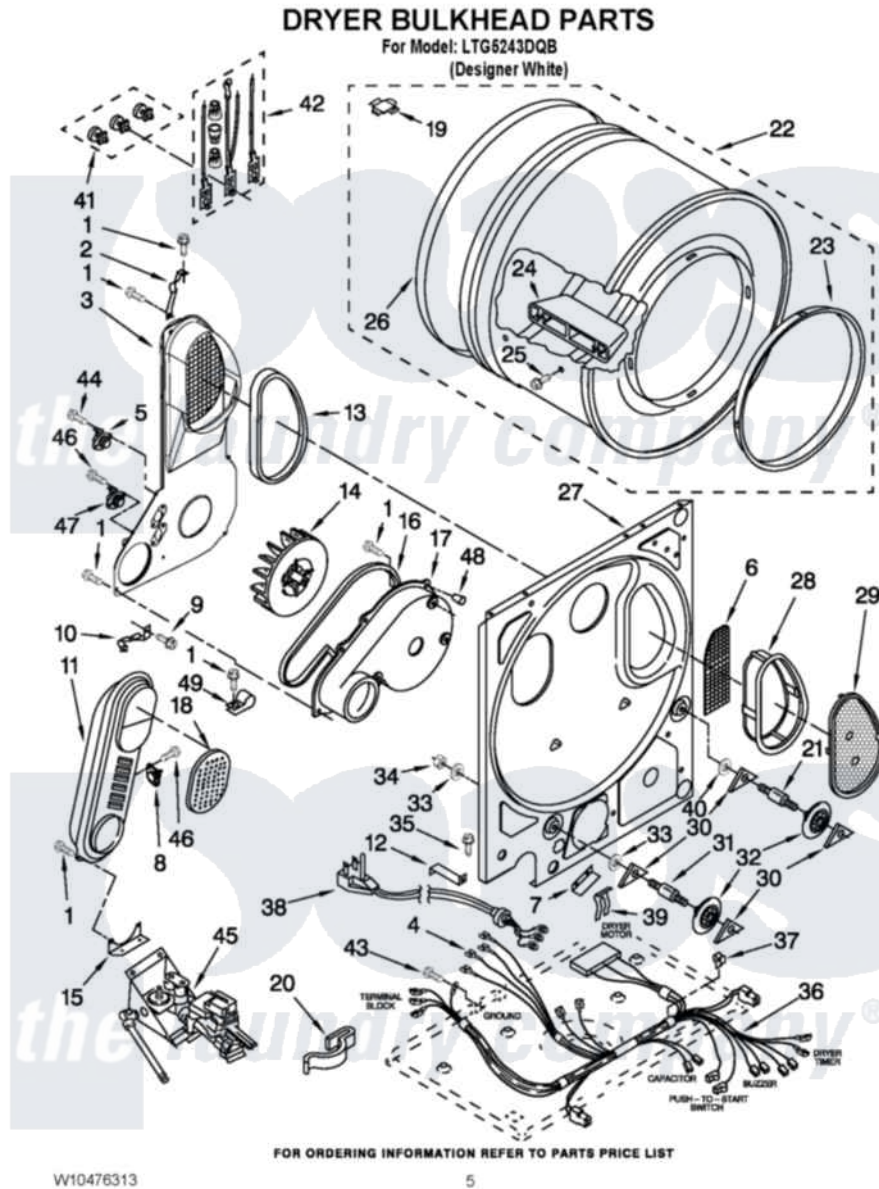

Whirlpool LTG5243DQB 04 - DRYER BULKHEAD PARTS

Whirlpool Residential Whirlpool LTG5243DQB Washer/Dryer Parts Parts Diagram 04 - DRYER BULKHEAD PARTS
Click on the part number to view part

Item	Original Part Number	Replaced By	Status	Part Description
1	343641	681414		Screw, 10AB X 1/2
2	3395396	345396		Clip, Air Duct To Bulkhead
3	8566187	8566186		Air Duct And Bracket
4	94614			Terminal
5	3398128			Thermostat, Internal Bias
6	348378			Screen, Back-Up
7	697571		Not Available	Guard, Sock
8	W10423382			Thermostat, High Limit 205F
9	489463			Screw, 8-18 X 1/16
10	3398161			CLIP
11	697269	280007		Box-Heater
12	3387208			Support, Corner Gas
13	339956			Seal, Air Duct To Bulkhead
14	696426			Wheel, Blower
15	347455			Support, Heater Box
16	8066094			Seal, Fan Scroll

17	696418		Fan Scroll
18	345335		Cover, Manifold
19	8066086		Plug, Drum Hole
20	3400935		Clip, Harness
21	W10359269		Shaft, Drum Roller Threads
22	695943	3391834	Drum
23	3394508		Ring, Bearing
24	685207		Baffle, Drum
25	W10219342		Screw, Baffle Mounting
26	345648	279735	Seal
27	697540		Bulkhead
28	8531964		Lint Screen
29	8531967		Cover, Lint Screen Outlet
30	690997		Washer, Thrust
31	W10359270		Shaft, Drum Roller Threads
32	3397590	349241T	Support
33	348197		Washer, Support
34	3359452		Nut, Lock
35	3390631		Screw, 10-16 X 3/8
36	8299829		Harness, Main Dryer Wiring
37	693141	Not Available	Clip, Wiring Harness (3)
38	W10239314		Cord, Power
39	694415		Clip, Strain Relief
40	3388703		Washer, Support
41	279393		Terminal Block Screw Kit
42	279318		Terminal Tinned And Brass Panel
43	697776	4331106	Screw, No.10-32 X 7/16
44	3390647	488729	Screw
45	W10449297	W10492503	Burner-Gas
46	90767		Screw, 8A X 3/8 HeX Washer Head Tapping
47	8572767		Thermal Limiter 195 F
48	359702	W10491983	Tip-Tines
49	255563	488946	Clamp, Evaporator Tube