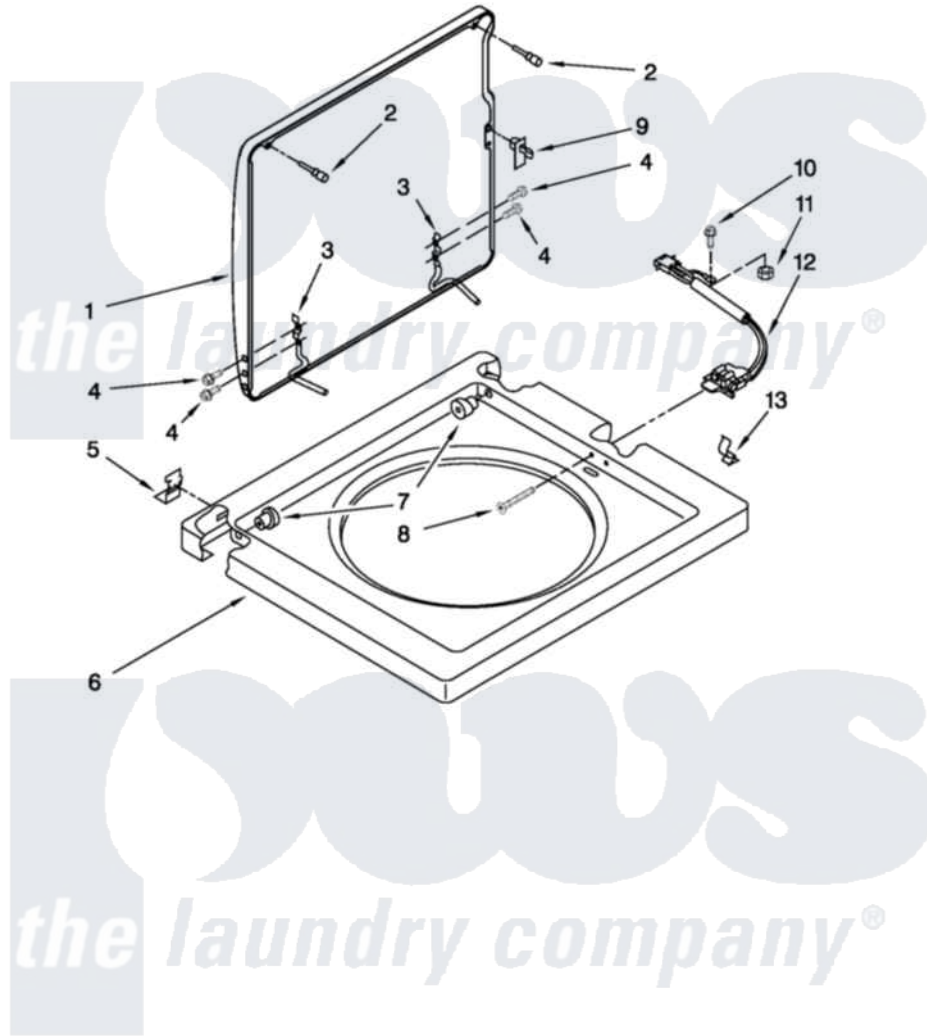

Whirlpool LTG5243DQB 06 - WASHER TOP AND LID PARTS

WASHER TOP AND LID PARTS

For Model: LTG5243DQB
(Designer White)

FOR ORDERING INFORMATION REFER TO PARTS PRICE LIST

8

W10476313

Whirlpool Residential Whirlpool LTG5243DQB Washer/Dryer Parts Parts Diagram 06 - WASHER TOP AND LID PARTS
Click on the part number to view part

Item	Original Part Number	Replaced By	Status	Part Description
1	3398848			Lid
2	9724509			Bumper, Lid
3	91770			Hinge, Lid
4	W10119872	W10119828		Screw, Lid Hinge Mounting
5	692985			Clip, Spring
6	384693			Top
7	21258			Bearing, Lid Hinge
8	3356311			Screw And Washer, Lid Switch Shield
9	358684			Strike, Lid Switch
10	3400030	33001178		Back, Tumbler
11	8533959	680762		Nut
12	3355806			Switch, Lid
13	90016			Clip, Pressure Switch Hose