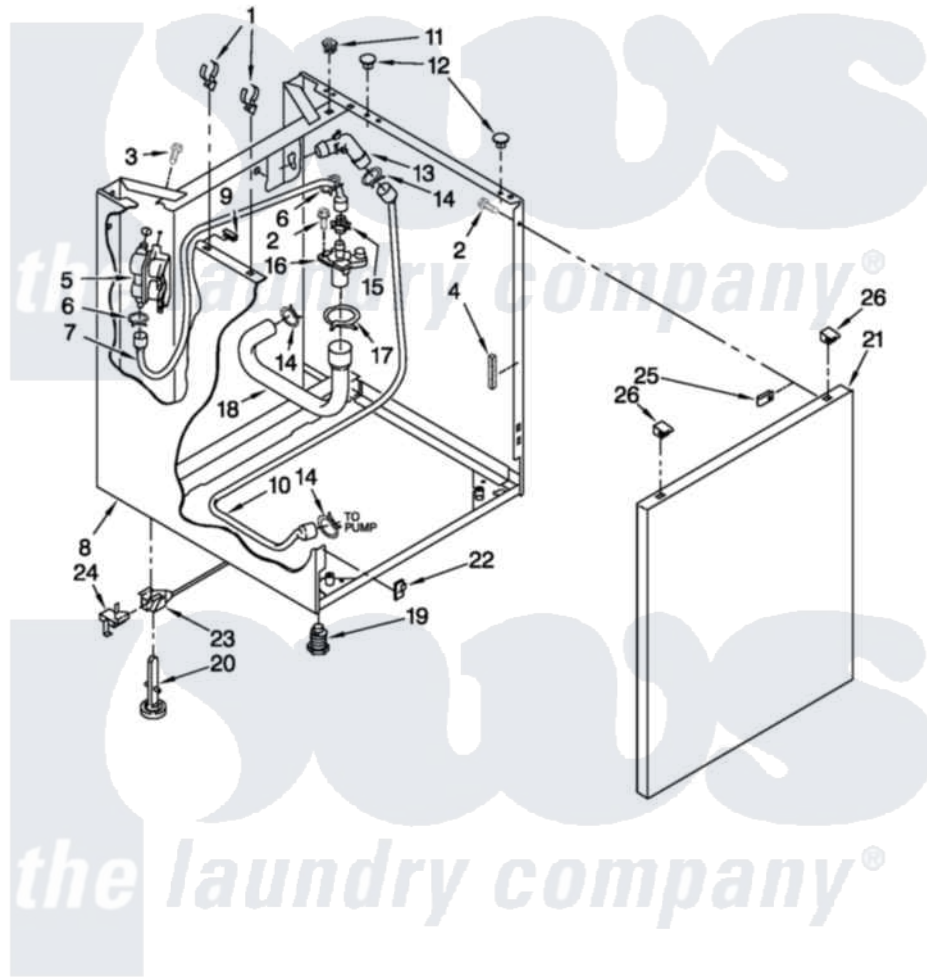

Whirlpool LTG5243DQB 07 - WASHER CABINET PARTS

WASHER CABINET PARTS

For Model: LTG6243DQB
(Designer White)

FOR ORDERING INFORMATION REFER TO PARTS PRICE LIST

W10476313

9

Whirlpool [Residential Whirlpool LTG5243DQB Washer/Dryer Parts](#) Parts Diagram 07 - WASHER CABINET PARTS
Click on the part number to view part

Item	Original Part Number	Replaced By	Status	Part Description
1	356746			Clip, Condenser
2	343641	681414		Screw, 10AB X 1/2
3	9740848			Screw, Mixing Valve Mounting
4	3350013			Foam
5	3952163	285805		Valve-Inlet
6	370451	596669		Clamp, Manifold
7	692699			Hose, Water Inlet
8	696013			Cabinet
9	3390046			Protector, Edge
10	696710			Hose, Drain
11	692400			Nut, Push-In
12	660975			Plug, Top To Cabinet
13	8557915			Connector, Hose
14	370445	285655		Clamp, Hose
15	356471			Cap, Siphon Break
16	356363			Siphon Break

17	272861	Not Available	Clamp, Hose
18	696394		Hose, Water Inlet
19	367594		Foot, Front
20	358594		Foot, Rear
21	692628		Panel, Front
22	3394083		Clip, Front Panel
23	358652		Link, Leveling
24	359364		Clip, Leveling Mechanism
25	98234		Clip, U-Bend
26	345670		Lock, Top