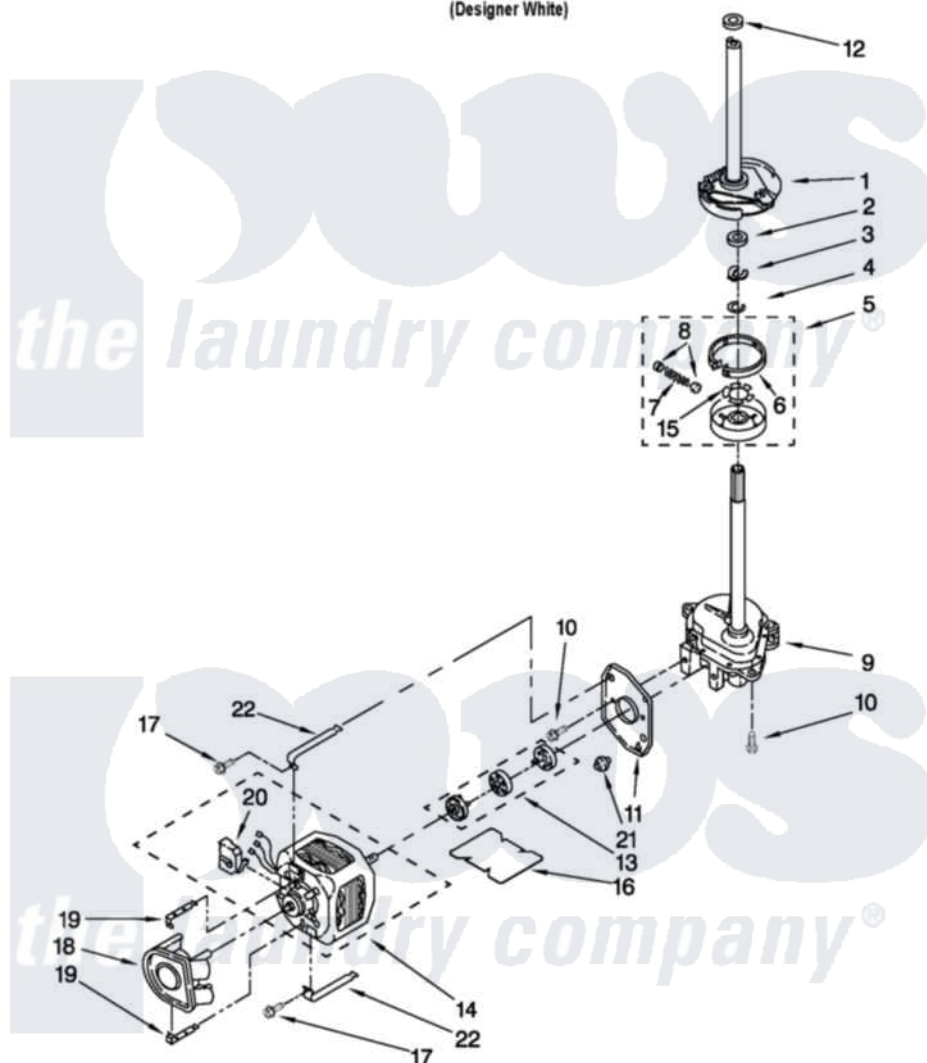

Whirlpool LTG5243DQB 08 - BRAKE, CLUTCH, GEARCASE, MOTOR AND PUMP PARTS

BRAKE, CLUTCH, GEARCASE, MOTOR AND PUMP PARTS

For Model: LTG5243DQB
(Designer White)

FOR ORDERING INFORMATION REFER TO PARTS PRICE LIST

W10476313

11

Whirlpool [Residential Whirlpool LTG5243DQB Washer/Dryer Parts](#) Parts Diagram 08 - BRAKE, CLUTCH, GEARCASE, MOTOR AND PUMP PARTS
Click on the part number to view part

Item	Original Part Number	Replaced By	Status	Part Description
1	387948	285792		Basketdrive
2	63292			Washer, Spin Tube Thrust
3	62697	W10080230		Ring, Spin Tube Support
4	63283	285353		Ring
5	3951312	285785		Clutch
6	3951308	285790		Lining
7	3946846	8559387		Spring And Damper Assembly
8	62646			Cap, Clutch Spring
9	3360630	3360629		Gearcase
10	3357334	3400516		Screw Anti-Rattle
11	62611			Plate, Motor Mount To Gearcase
12	8577374			Seal, Centerpost
13	3364003	285753A		Coupling
14	661600			Motor, Main Drive

15	3355454	Clip, Main Drive	
16	3946532	Shield, Motor	
17	3387485	273556	Screw, 10-16 X 5/8
18	3363394	Pump	
19	8546127	Retainer, Pump	
20	62850	8529896	Switch, Main Drive Motor
21	62691	Grommet, Motor	
22	W10086010	Retainer, Motor	