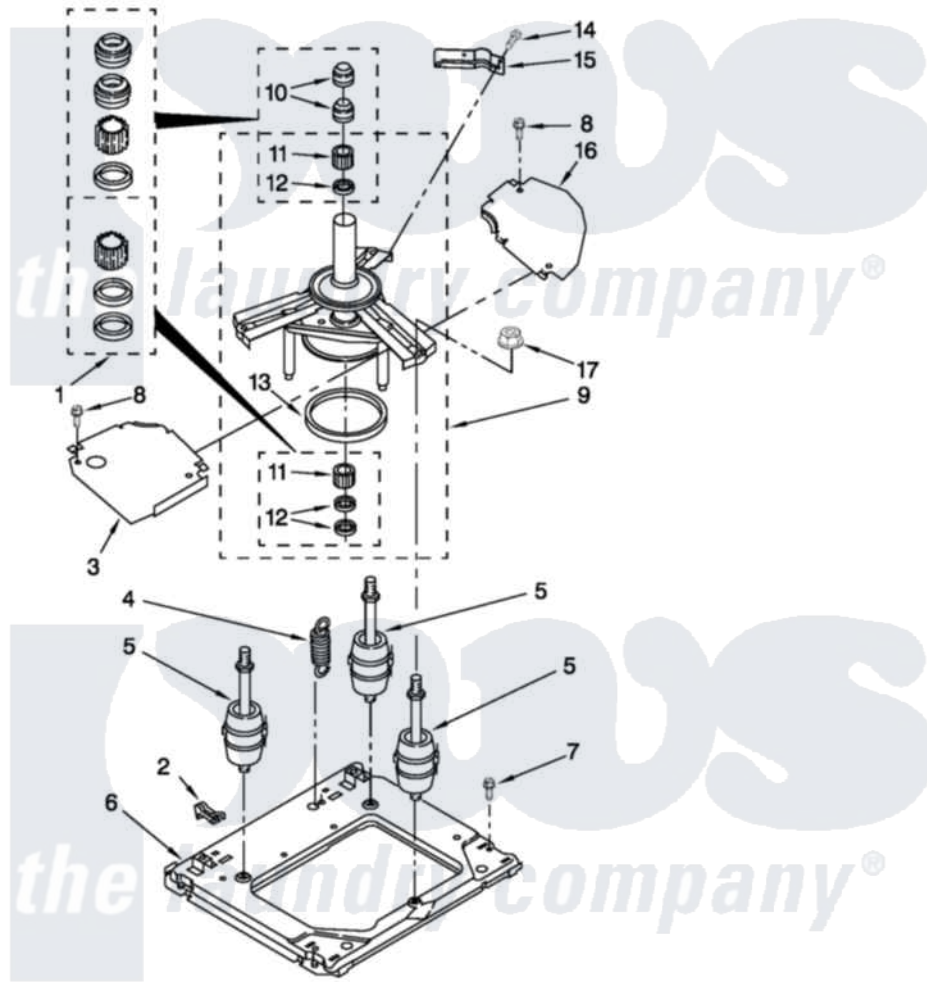

Whirlpool LTG5243DQB 09 - MACHINE BASE PARTS

MACHINE BASE PARTS

For Model: LTG5243DQB
(Designer White)

FOR ORDERING INFORMATION REFER TO PARTS PRICE LIST

12

W10476313

Whirlpool [Residential Whirlpool LTG5243DQB Washer/Dryer Parts](#) Parts Diagram 09 - MACHINE BASE PARTS
Click on the part number to view part

Item	Original Part Number	Replaced By	Status	Part Description
1	285203			Centerpost Bearing Kit
2	696044			Block, Restraint
3	64137			Shield, Tub
4	W10250667			Spring, Counterweight
5	3406201	W10207783		Spring
6	8577373			Base
7	386011			Screw And Washer
8	90767			Screw, 8A X 3/8 HeX Washer Head Tapping
9	63740			Tub Support And Drum
10	8577376			Seal, Centerpost
11	8546455			Bearing, Centerpost
12	357409	359449		Seal, Agitator Shaft
13	63134			Ring, Sound Deadening
14	343641	681414		Screw, 10AB X 1/2
15	63636			Bracket, Counterweight Spring
16	63637			Shield, Tub