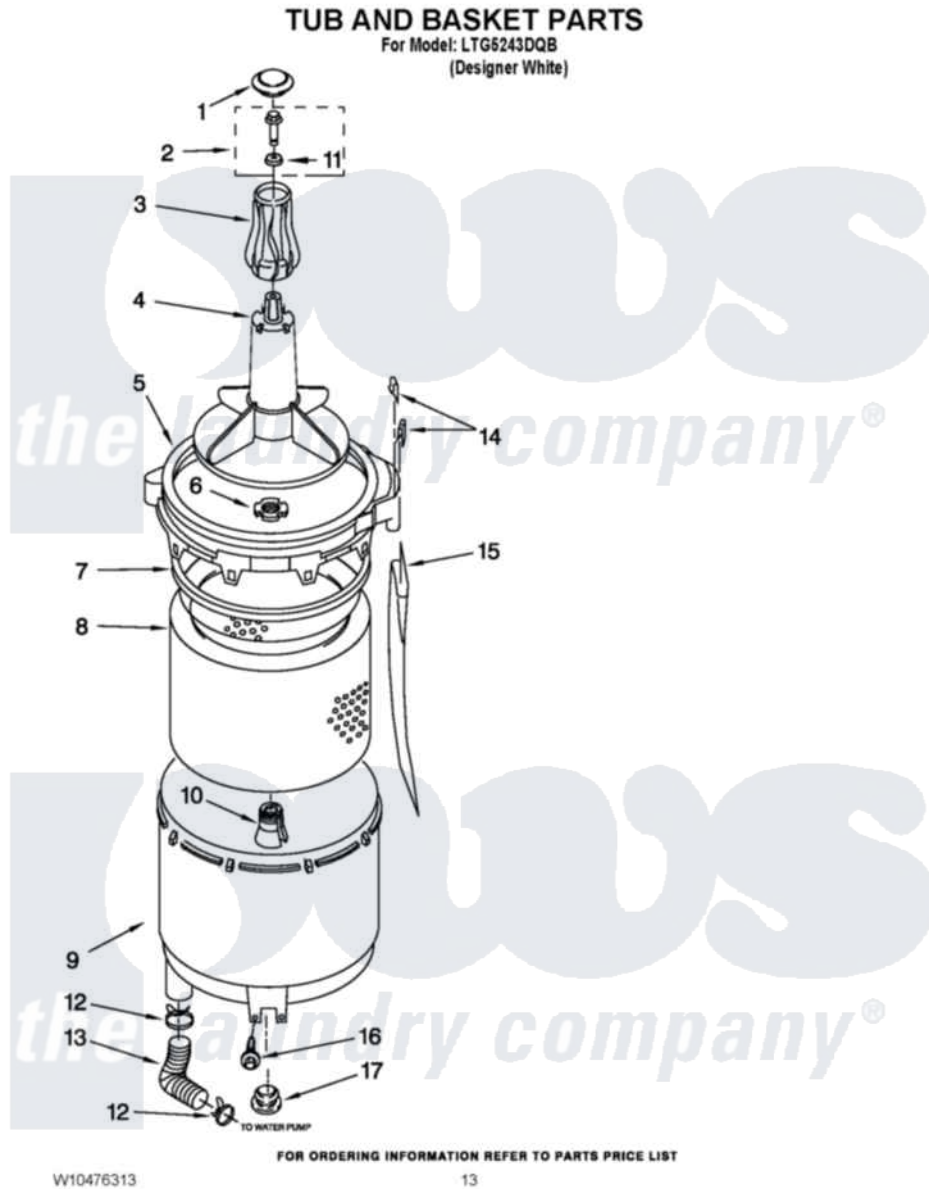

Whirlpool LTG5243DQB 10 - TUB AND BASKET PARTS

Whirlpool Residential Whirlpool LTG5243DQB Washer/Dryer Parts Parts Diagram 10 - TUB AND BASKET PARTS
Click on the part number to view part

Item	Original Part Number	Replaced By	Status	Part Description
1	3355758			Cap, Agitator
2	358237			Screw And Washer
3	63840			Filter, Agitator
4	3349098			Agitator
5	64175			Tub Ring And Gasket
6	21366			Nut, Spanner
7	3359587			Gasket, Tub Ring
8	3351985			Basket
9	8066082			Tub
10	389140			Tub Block, Basket Drive
11	3949550			Washer
12	3363366	616099		Clamp
13	8066201	280120		Hose
14	8577411			Clip, Retaining
15	356398			Tube, Drain Off
16	357640			Screw And Washer