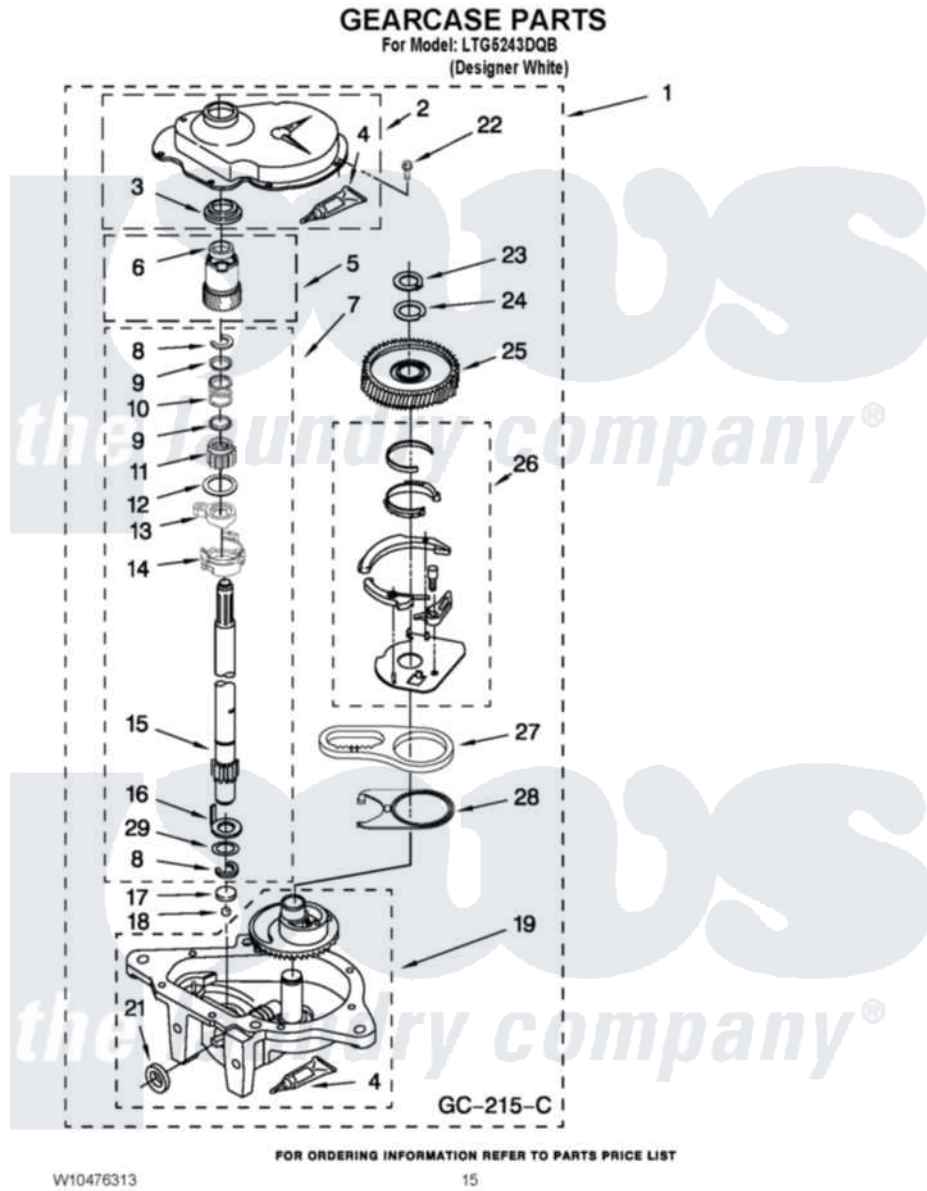

Whirlpool LTG5243DQB 12 - GEARCASE PARTS

Whirlpool [Residential Whirlpool LTG5243DQB Washer/Dryer Parts](#) Parts Diagram 12 - GEARCASE PARTS
Click on the part number to view part

Item	Original Part Number	Replaced By	Status	Part Description
1	3360630	3360629		Gearcase
2	285202			Cover, Gearcase
3	3349985			Seal, Gearcase Cover
4	285195			Sealer Sealer, Gasket
5	63320	285362		Gear and Pinion
6	356427			Seal, Spin Pinion
7	389387			Shaft, Agitator
8	90369		Not Available	Ring, Retaining (2)
9	62677			Retainer, Spring
10	62676			Spring, Agitator
11	63273	285509		Shaft, Agitator
12	62619			Washer, Agitator Gear
13	62580	285206		Cam-Agitator
14	62581	285206		Cam-Agitator
15	285509			Shaft, Agitator
16	62618			Washer, Cam Thrust

17	16018	285205	Bearing
18	85529	285205	Bearing
19	389230	285515	Gearcase
21	285352		Seal Kit, Thrust Plug
22	3351614		Screw, Gearcase Cover Mounting
23	3362552	285765	Ring-Retr
24	285735	285766	Washer Kit, Thrust
25	62570	285362	Gear and Pinon
26	388253	999516	Shelf-Glas
27	3349296	8546456	Rack, Connecting
28	62621		Actuator, Shift
29	388815		Washer, Intermediate 1 3976263 Miscellaneous Parts Bag 2 3976300 Washer, Inlet Hose 3 3366913 Clamp, Hose