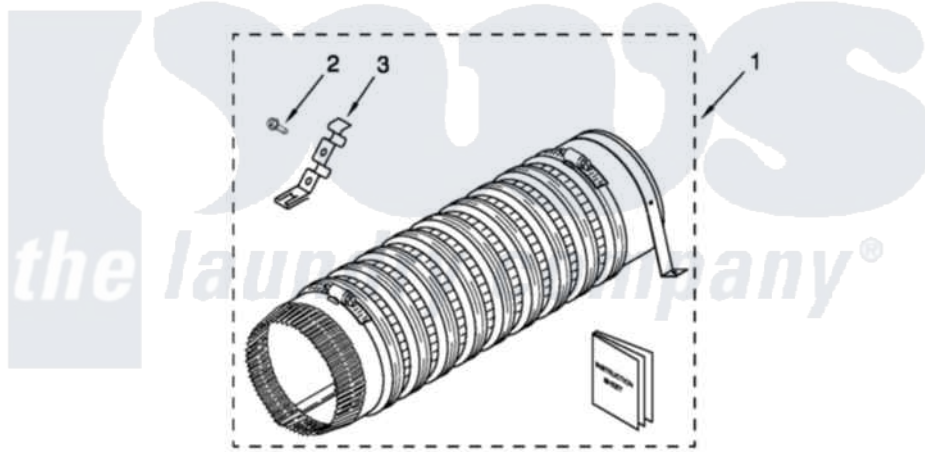

Whirlpool LTG5243DQB 14 - PRODUCT ACCESSORY PARTS

PRODUCT ACCESSORY PARTS

For Model: LTG5243DQB
(Designer White)

FOR ORDERING INFORMATION REFER TO PARTS PRICE LIST

W10476313

17

Whirlpool [Residential Whirlpool LTG5243DQB Washer/Dryer Parts](#) Parts Diagram 14 - PRODUCT ACCESSORY PARTS

[Click on the part number to view part](#)

Item	Original Part Number	Replaced By	Status	Part Description
1	279823			Side Exhaust Extension Kit
2	488729			Screw
3	3395536			Clip