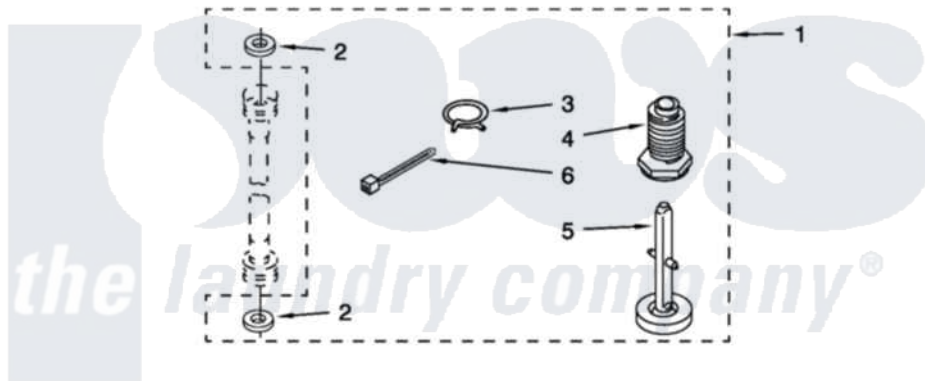

MISCELLANEOUS PARTS

For Model: LTG5243DQB  
(Designer White)

FOR ORDERING INFORMATION REFER TO PARTS PRICE LIST

Whirlpool [Residential Whirlpool LTG5243DQB Washer/Dryer Parts](#) Parts Diagram 15 - MISCELLANEOUS PARTS  
Click on the part number to view part

Item	Original Part Number	Replaced By	Status	Part Description
1	<a href="#">W10112403</a>			Miscellaneous Parts Bag
2	<a href="#">16123</a>			Washer Inlet-Hose Miscellaneous Parts Must be Ordered Separately.
3	370445	<a href="#">285655</a>		Clamp, Hose
4	<a href="#">367594</a>			Foot, Front
5	<a href="#">358594</a>			Foot, Rear
6	3347869	<a href="#">W10339879</a>		Tie, Cable