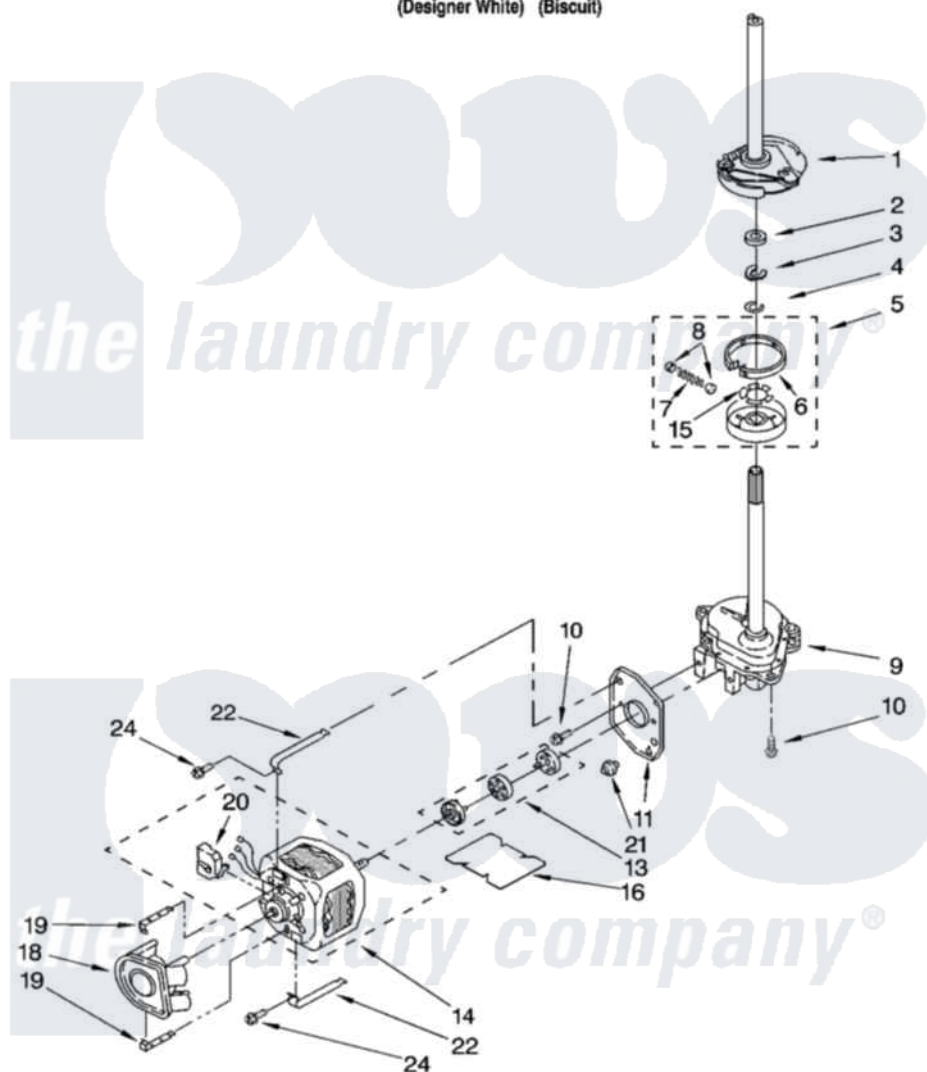

Whirlpool LTG5243DT4 08 - BRAKE, CLUTCH, GEARCASE, MOTOR AND PUMP PARTS

BRAKE, CLUTCH, GEARCASE, MOTOR AND PUMP PARTS

For Models: LTG5243DQ4, LTG5243DT4

(Designer White) (Biscuit)

8180581

11

Whirlpool [Residential Whirlpool LTG5243DT4 Washer/Dryer Parts](#) Parts Diagram 08 - BRAKE, CLUTCH, GEARCASE, MOTOR AND PUMP PARTS

[Click on the part number to view part](#)

Item	Original Part Number	Replaced By	Status	Part Description
1	387948	285792		Basketdrive
2	63292			Washer, Spin Tube Thrust
3	62697	W10080230		Ring, Spin Tube Support
4	63283	285353		Ring
5	3951312	285785		Clutch
6	3951308	285790		Lining
7	3946846	8559387		Spring And Damper Assembly
8	62646			Cap, Clutch Spring
9	3360630	3360629		Gearcase
10	3357334	3400516		Screw Anti-Rattle
11	62611			Plate, Motor Mount To Gearcase
13	3364003	285753A		Coupling
14	661600			Motor, Main Drive
15	3355454			Clip, Main Drive

16	3946532		Shield, Motor
18	3363394		Pump
19	8546127		Retainer, Pump
20	62850	8529896	Switch, Main Drive Motor
21	62691		Grommet, Motor
22	3349637	W10086010	Retainer, Motor
24	3387485	273556	Screw, 10-16 X 5/8