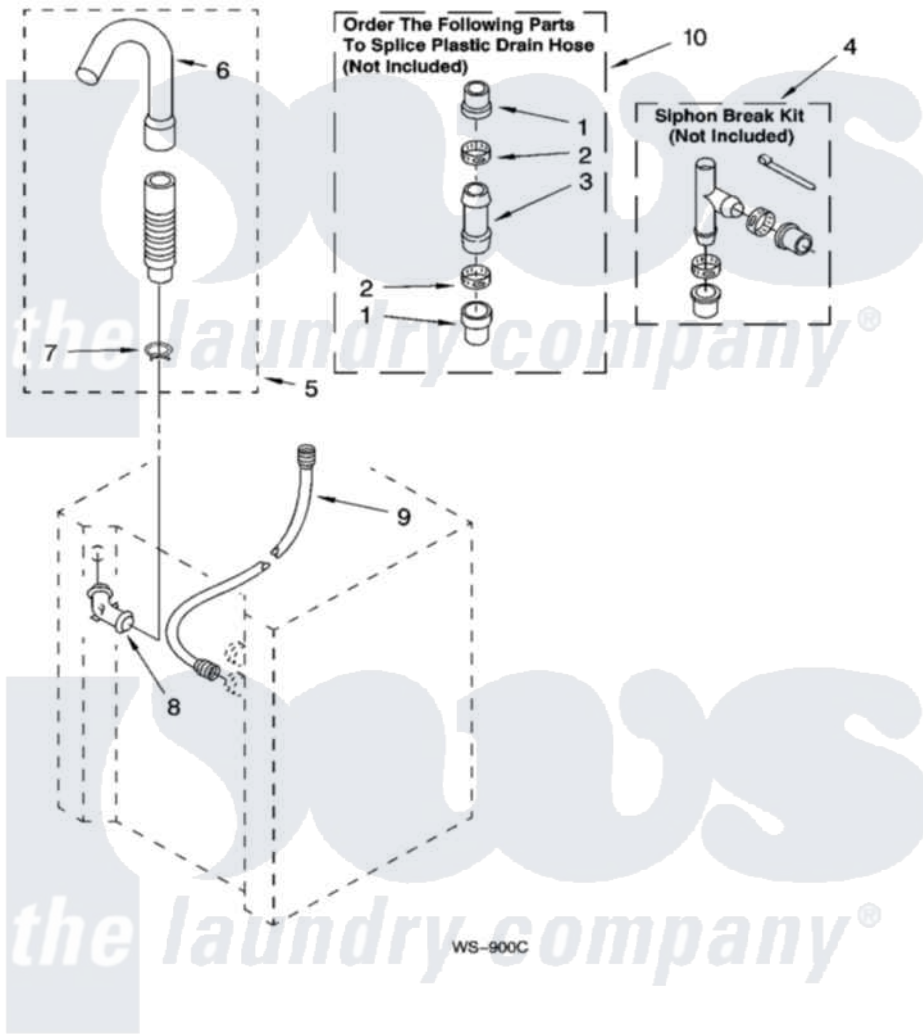

Whirlpool LTG5243DT4 11 - WATER SYSTEM PARTS

WATER SYSTEM PARTS

For Models: LTG5243DQ4, LTG5243DT4
(Designer White) (Biscuit)

14

8180581

Whirlpool Residential Whirlpool LTG5243DT4 Washer/Dryer Parts Parts Diagram 11 - WATER SYSTEM PARTS
Click on the part number to view part

Item	Original Part Number	Replaced By	Status	Part Description
1	285321			Water System Parts
2	65349	285655		Clamp, Hose
3	16272			Connector, Straight
4	285320			Water System Parts
5	661575	285664		Hose
"	8066182	W10108350		Hose, Corrugated Plastic Drain
"	661577	285666		Hose
6	3357027			Nozzle, Hose Drain
7	3357331			Clamp, Drain
8	356739	8557915		Connector, Hose
9	3354858	89503		Hose-Inlet
10	285442			Water System Parts
"	BLANK		Not Available	WS-900C