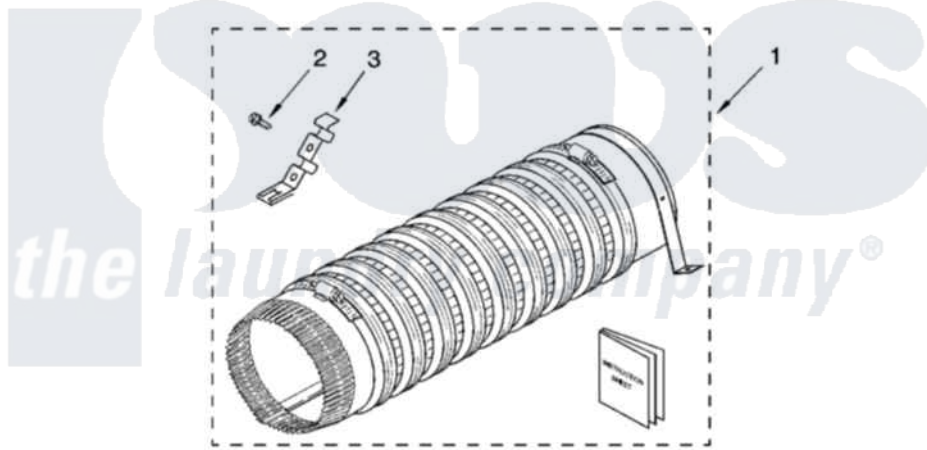

# Whirlpool LTG5243DT4 14 - PRODUCT ACCESSORY PARTS

## PRODUCT ACCESSORY PARTS

For Models: LTG5243DQ4, LTG5243DT4  
(Designer White) (Biscuit)

8180581

17

Whirlpool [Residential Whirlpool LTG5243DT4 Washer/Dryer Parts](#) Parts Diagram 14 - PRODUCT ACCESSORY PARTS

[Click on the part number to view part](#)

Item	Original Part Number	Replaced By	Status	Part Description
1	<a href="#">279823</a>			Side Exhaust Extension Kit
2	<a href="#">488729</a>			Screw
3	<a href="#">3395536</a>			Clip