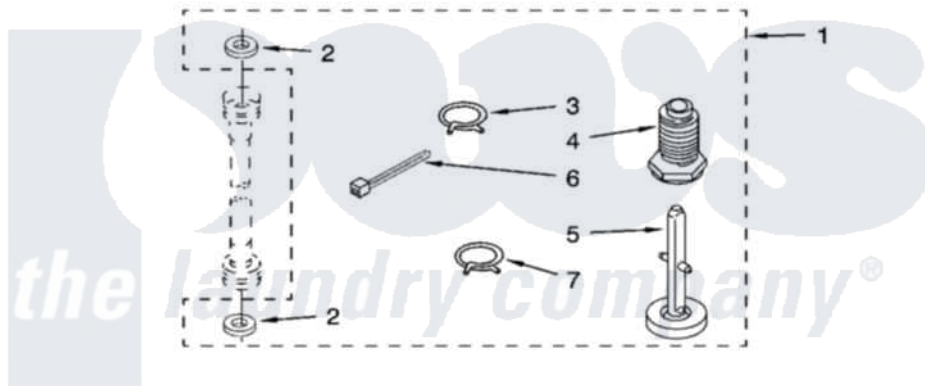

# Whirlpool LTG5243DT4 15 - MISCELLANEOUS PARTS

## MISCELLANEOUS PARTS

For Models: LTG5243DQ4, LTG5243DT4  
(Designer White) (Biscuit)

[Whirlpool Residential Whirlpool LTG5243DT4 Washer/Dryer Parts](#) Parts Diagram 15 - MISCELLANEOUS PARTS  
Click on the part number to view part

Item	Original Part Number	Replaced By	Status	Part Description
1	3359934	<a href="#">W10112403</a>		Miscellaneous Parts Bag
2	<a href="#">16123</a>			Washer Inlet-Hose Miscellaneous Parts Must be Ordered Separately.
3	370445	<a href="#">285655</a>		Clamp, Hose
4	<a href="#">367594</a>			Foot, Front
5	<a href="#">358594</a>			Foot, Rear
6	3347869	<a href="#">W10339879</a>		Tie, Cable
7	<a href="#">3357331</a>			Clamp, Drain