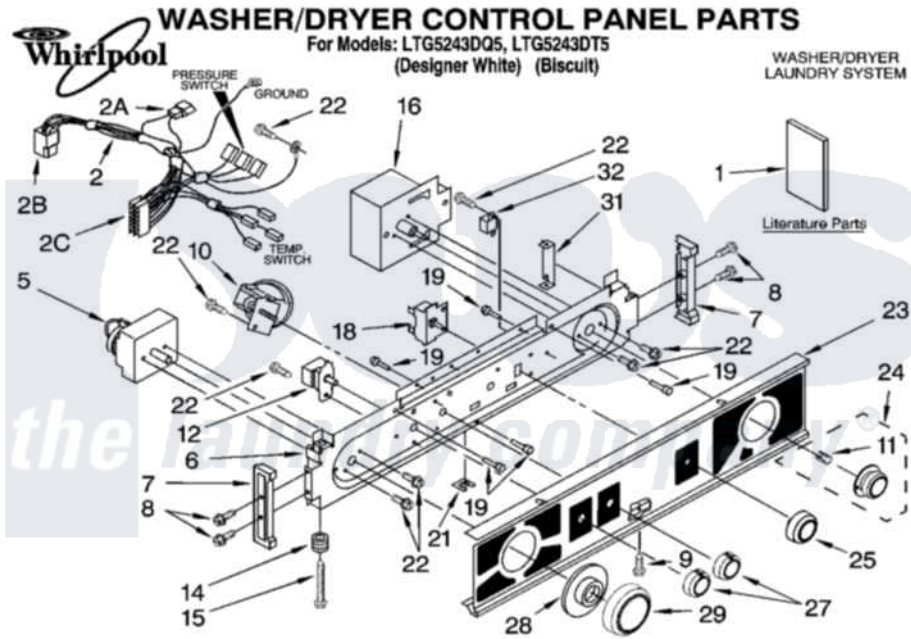

Whirlpool LTG5243DT5 01 - WASHER/DRYER CONTROL PANEL PARTS

9-05 Litho in U.S.A. (LT)

1

Part No. 6180782

Whirlpool Residential Whirlpool LTG5243DT5 Washer/Dryer Parts Parts Diagram 01 - WASHER/DRYER CONTROL PANEL PARTS

Click on the part number to view part

Item	Original Part Number	Replaced By	Status	Part Description
1	8562591		Not Available	Installation Instructions
"	3406880		Not Available	Installation Instructions (English)
"	8542754		Not Available	Sheet, Cycle Feature
"	3952875		Not Available	Wiring Diagram
"	3954161		Not Available	Energy Guide
2	3406288			Harness, Console Wiring
"	3350130			Plug, Terminal
"	696073			Receptacle, Connector
"	3948614			Disconnect Block
5	3952499			Timer, Control
6	8528154			Bracket, Control
7	692993			End Cap, Console
"	3978584			End Cap, Console
8	348689			Screw, End Cap Mounting
9	694091			Trim, Side Right Hand

10	3362987		Switch, Water Level
11	688805		Clip, Spring Knob
12	8054142		Switch, Water Temperature
14	693151		Spring, Console Lock
15	3400860		Screw, Console Lock
16	3406720		Timer, Control
18	3977456		Switch, Push-To-Start
19	693152		Bumper, Console
21	694037		Clip, Console
22	3390646	W10139210	Screw, 8-18 X 5/16
23	3977194		Panel, Control
"	3977195		Panel, Control
24	3957752		Knob, Timer
"	3957753		Knob, Timer
25	3957800		Knob, Push-To-Start
"	3957801		Knob, Push-To-Start
27	3957796		Knob, Control
"	3957797		Knob, Push-To-Start
28	3957841		Dial, Timer
"	3957842		Dial, Timer
29	3957821		Knob, Timer
"	3957822		Knob, Timer
31	692983		Lock, Console
32	694419		Mini-Buzzer