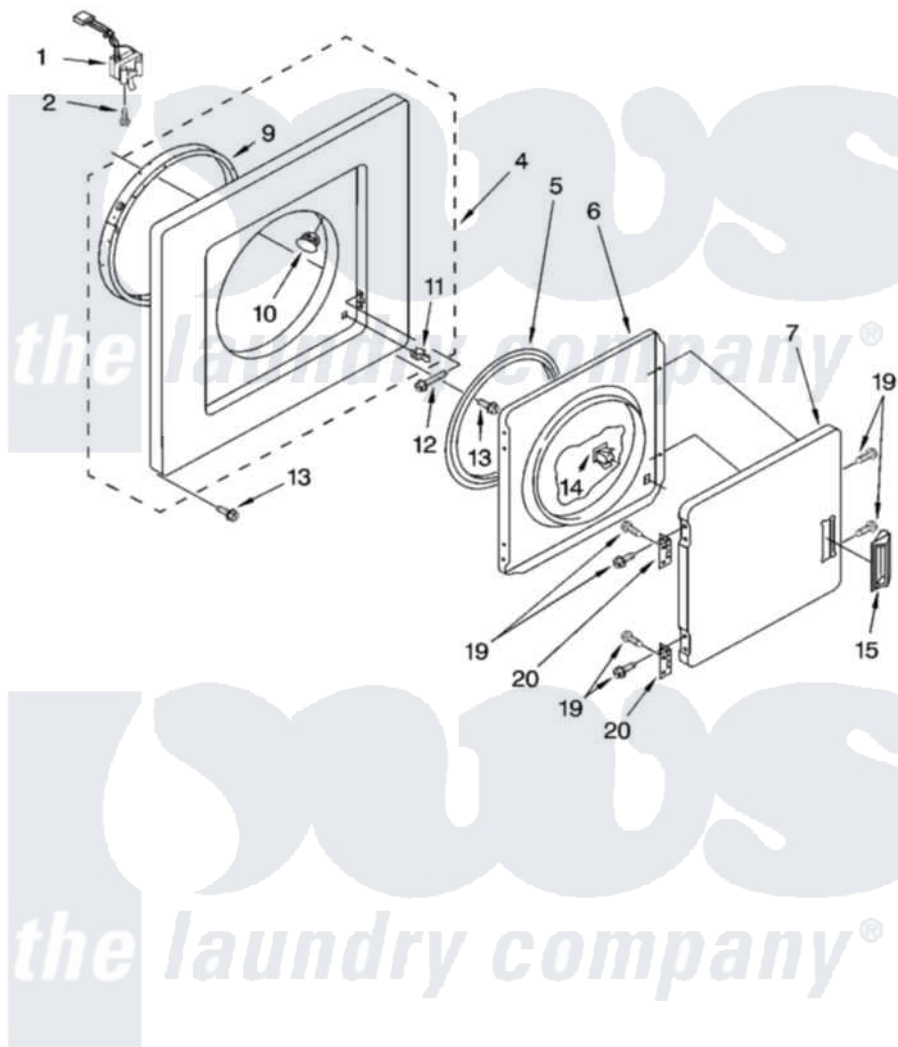

Whirlpool LTG5243DT5 02 - DRYER FRONT PANEL AND DOOR PARTS

DRYER FRONT PANEL AND DOOR PARTS

For Models: LTG5243DQ5, LTG5243DT5
(Designer White) (Biscuit)

2

8180782

Whirlpool [Residential Whirlpool LTG5243DT5 Washer/Dryer Parts](#) Parts Diagram 02 - DRYER FRONT PANEL AND DOOR PARTS

[Click on the part number to view part](#)

Item	Original Part Number	Replaced By	Status	Part Description
1	3406108			Door Switch
2	697773	3395530		Screw
4	692619	285314		Panel
"	3978587	285836		Panel
5	3390734			Seal, Door
6	695656	280077		Door
7	348205			Door, Front
"	3978598			Door, Front
9	8066123	279264		Air Channel Box
10	685203	279220		Clip
11	696144	279570		Latch
12	3390663	681414		Screw, 10AB X 1/2
13	343641	681414		Screw, 10AB X 1/2
14	3389441			Door Catch Assembly
15	686711			Handle, Door
"	3978592			Handle, Door